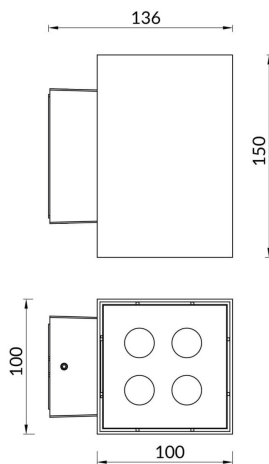

Cube

Lavov Wall fixture from the family Cube with a power of 2X20W and an optics 25+25 degrees . CCT 3000K. With a total lumen output of 4000 lm and a luminous efficiency of 109,25lm/W. ON-OFF driver. Made in die cast aluminum and finished in white color. IP65 degree of protection.

Item code	86.OW11.2301.01

Product type	Outdoor

Category	Wall Light

Family	Cube

Pictograms

Product

Real power (W)	2X9

Real luminous flux (Lm)	1900

Luminous efficiency (Lm/W)	105.5

Beam angle (°)	25+25

Life time (h)	50000h L70B10

IP	65

Colour	white

Control gear included	yes

Control gear	ON-OFF

Light source	LED

Type of LED	SAMSUNG 351C CHIPS

Colour temperature (K)	3000

IK	IK08

Scheme

Photometry