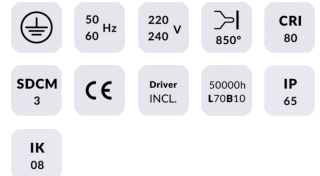

Cube

Lavov Wall fixture from the family Cube with a power of 2X20W and an optics 25+25 degrees . CCT 3000K. With a total lumen output of 4000 lm and a luminous efficiency of 109,25lm/W. ON-OFF driver. Made in die cast aluminum and finished in white color. IP65 degree of protection.

Pictograms

Product

Real power (W)	2X9
-----------------------	------------

Real luminous flux (Lm)	1900
--------------------------------	-------------

Luminous efficiency (Lm/W)	105.5
-----------------------------------	--------------

Beam angle (°)	25+25
-----------------------	--------------

Life time (h)	50000h L70B10
----------------------	----------------------

IP	65
-----------	-----------

Colour	white
---------------	--------------