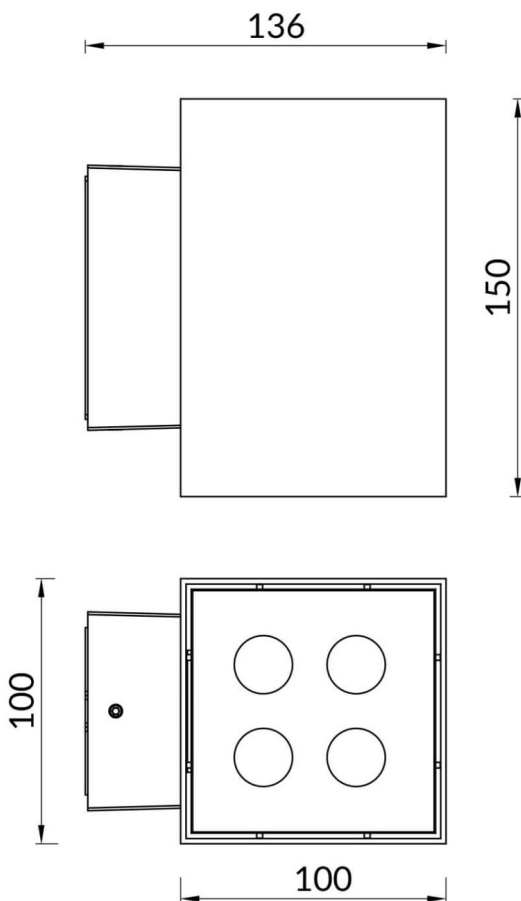

Cube

Lavov Wall fixture from the family Cube with a power of 2X20W and an optics 25+25 degrees . CCT 3000K. With a total lumen output of 4000 lm and a luminous efficiency of 109,25lm/W. ON-OFF driver. Made in die cast aluminum and finished in white color. IP65 degree of protection.

Scheme

Item code	86.OW11.2301.01
Product type	Outdoor
Category	Wall Light
Family	Cube
Pictograms	

Product	
Real power (W)	2X9
Real luminous flux (Lm)	1900
Luminous efficiency (Lm/W)	105.5
Beam angle (°)	25+25
Life time (h)	50000h L70B10
IP	65
Colour	white
Control gear included	yes
Control gear	ON-OFF
Light source	LED
Type of LED	SAMSUNG 351C CHIPS
Colour temperature (K)	3000
IK	IK08