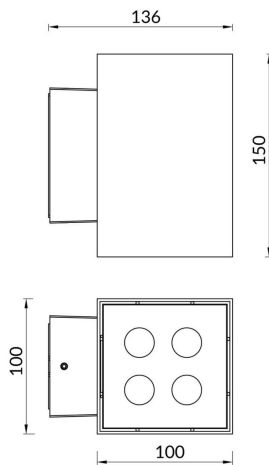

Cube

Lavov Wall fixture from the family Cube with a power of 2X20W and an optics 25+25 degrees . CCT 3000K. With a total lumen output of 4000 lm and a luminous efficiency of 109,25lm/W. ON-OFF driver. Made in die cast aluminum and finished in white color. IP65 degree of protection.

Item code	86.OW11.2301.01
Product type	Indoor
Category	Wall Fixtures & Reading lights
Family	Cube

Pictograms

Scheme

Product

Real power (W)	2X9
Real luminous flux (Lm)	1900
Luminous efficiency (Lm/W)	105.5
Beam angle (°)	25+25
Life time (h)	50000h L70B10
IP	65
Colour	white
Control gear included	yes
Control gear	ON-OFF
Light source	LED
Type of LED	SAMSUNG 351C CHIPS
Colour temperature (K)	3000
IK	IK08