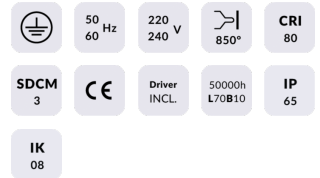

Cube

Lavov Wall fixture from the family Cube with a power of 2X20W and an optics 25+25 degrees . CCT 3000K. With a total lumen output of 4000 lm and a luminous efficiency of 109,25lm/W. ON-OFF driver. Made in die cast aluminum and finished in white color. IP65 degree of protection.

Item code	86.OW11.2301.01
Product type	Indoor
Category	Wall Fixtures & Reading lights
Family	Cube

Pictograms

Scheme

Product

Real power (W)	2X9
Real luminous flux (Lm)	1900
Luminous efficiency (Lm/W)	105.5
Beam angle (°)	25+25
Life time (h)	50000h L70B10
IP	65
Colour	white
Control gear included	yes
Control gear	ON-OFF
Light source	LED
Type of LED	SAMSUNG 351C CHIPS
Colour temperature (K)	3000
IK	IK08