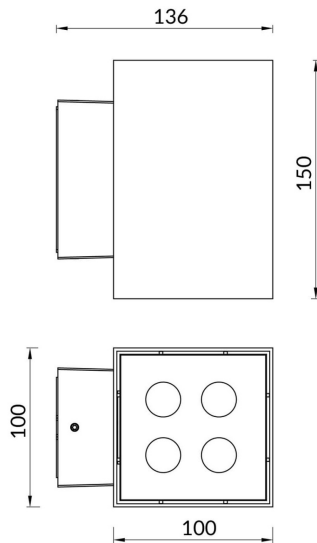

Cube

Lavov Wall fixture from the family Cube with a power of 2X20W and an optics 25+25 degrees . CCT 3000K. With a total lumen output of 4000 lm and a luminous efficiency of 109,25lm/W. ON-OFF driver. Made in die cast aluminum and finished in white color. IP65 degree of protection.

Item code	86.OW11.2301.01
Product type	Indoor
Category	Wall Fixtures & Reading lights

Family **Cube**

Pictograms

Scheme

Product

Real power (W)	2X9
Real luminous flux (Lm)	1900
Luminous efficiency (Lm/W)	105.5
Beam angle (°)	25+25
Life time (h)	50000h L70B10
IP	65
Colour	white
Control gear included	yes
Control gear	ON-OFF
Light source	LED
Type of LED	SAMSUNG 351C CHIPS
Colour temperature (K)	3000
IK	IK08