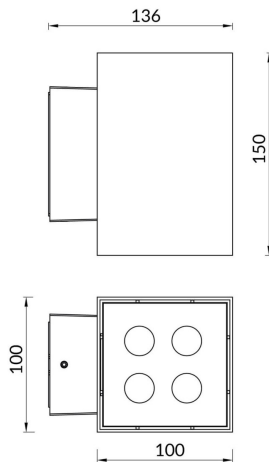

Cube

Lavov Wall fixture from the family Cube with a power of 2X20W and an optics 25+25 degrees . CCT 3000K. With a total lumen output of 4000 lm and a luminous efficiency of 109,25lm/W. ON-OFF driver. Made in die cast aluminum and finished in black color. IP65 degree of protection.

Item code	86.OW11.2301.02
Product type	Outdoor
Category	Wall Light
Family	Cube
Pictograms	

Scheme

Product

Real power (W)	2X9
Real luminous flux (Lm)	1900
Luminous efficiency (Lm/W)	105.5
Beam angle (°)	25+25
Life time (h)	50000h L70B10
IP	65
Colour	black
Control gear included	yes
Control gear	ON-OFF
Light source	LED
Type of LED	SAMSUNG 351C CHIPS
Colour temperature (K)	3000
IK	IK08