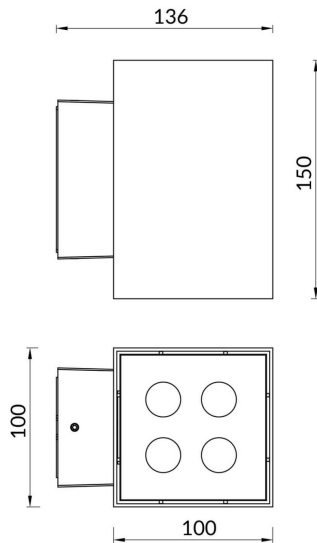

Cube

Lavov Wall fixture from the family Cube with a power of 2X20W and an optics 25+25 degrees . CCT 3000K. With a total lumen output of 4000 lm and a luminous efficiency of 109,25lm/W. ON-OFF driver. Made in die cast aluminum and finished in black color. IP65 degree of protection.

Item code	86.OW11.2301.02
------------------	------------------------

Product type	Outdoor
---------------------	----------------

Category	Wall Light
-----------------	-------------------

Family	Cube
---------------	-------------

Pictograms

Scheme

Product

Real power (W)	2X9
-----------------------	------------

Real luminous flux (Lm)	1900
--------------------------------	-------------

Luminous efficiency (Lm/W)	105.5
-----------------------------------	--------------