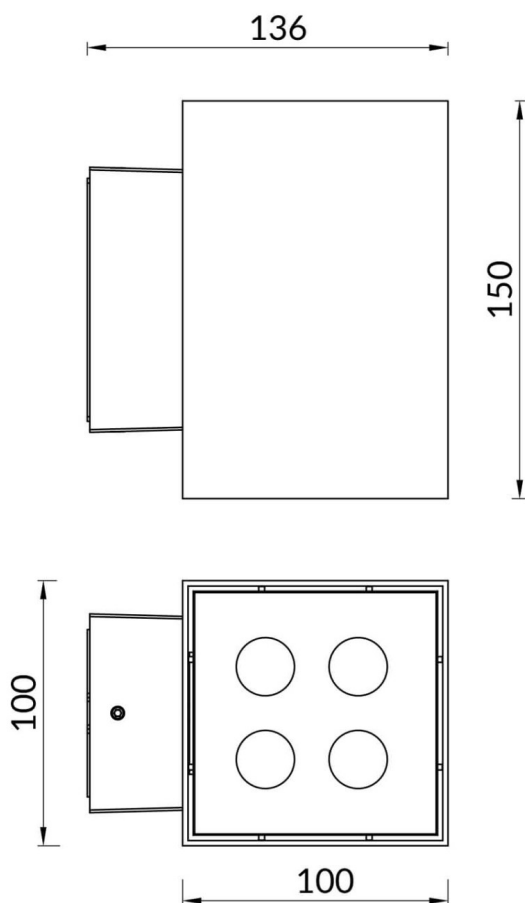

Cube

Lavov Wall fixture from the family Cube with a power of 2X20W and an optics 25+25 degrees . CCT 3000K. With a total lumen output of 4000 lm and a luminous efficiency of 109,25lm/W. ON-OFF driver. Made in die cast aluminum and finished in black color. IP65 degree of protection.

Item code	86.OW11.2301.02
Product type	Indoor
Category	Wall Fixtures & Reading lights
Family	Cube

Pictograms

Scheme

Product	
Real power (W)	2X9
Real luminous flux (Lm)	1900
Luminous efficiency (Lm/W)	105.5
Beam angle (&ordm;)	25+25
Life time (h)	50000h L70B10
IP	65
Colour	black
Control gear included	yes
Control gear	ON-OFF
Light source	LED
Type of LED	SAMSUNG 351C CHIPS
Colour temperature (K)	3000
IK	IK08