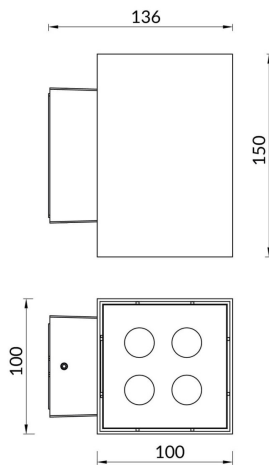

Cube

Lavov Wall fixture from the family Cube with a power of 2X20W and an optics 25+25 degrees . CCT 3000K. With a total lumen output of 4000 lm and a luminous efficiency of 109,25lm/W. ON-OFF driver. Made in die cast aluminum and finished in black color. IP65 degree of protection.

Item code	86.OW11.2301.02
Product type	Indoor
Category	Wall Fixtures & Reading lights
Family	Cube

Pictograms

Product

Real power (W)	2X9
Real luminous flux (Lm)	1900
Luminous efficiency (Lm/W)	105.5
Beam angle (°)	25+25
Life time (h)	50000h L70B10
IP	65
Colour	black
Control gear included	yes
Control gear	ON-OFF
Light source	LED
Type of LED	SAMSUNG 351C CHIPS
Colour temperature (K)	3000
IK	IK08

Scheme

Photometry