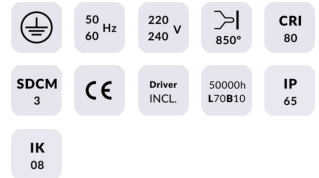

Cube

Lavov Wall fixture from the family Cube with a power of 2X20W and an optics 25+25 degrees . CCT 3000K. With a total lumen output of 4000 lm and a luminous efficiency of 109,25lm/W. ON-OFF driver. Made in die cast aluminum and finished in black color. IP65 degree of protection.

Item code	86.OW11.2301.02
Product type	Indoor
Category	Wall Fixtures & Reading lights
Family	Cube

Pictograms

Product

Real power (W)	2X9
Real luminous flux (Lm)	1900
Luminous efficiency (Lm/W)	105.5
Beam angle (°)	25+25
Life time (h)	50000h L70B10
IP	65
Colour	black
Control gear included	yes
Control gear	ON-OFF
Light source	LED
Type of LED	SAMSUNG 351C CHIPS
Colour temperature (K)	3000
IK	IK08