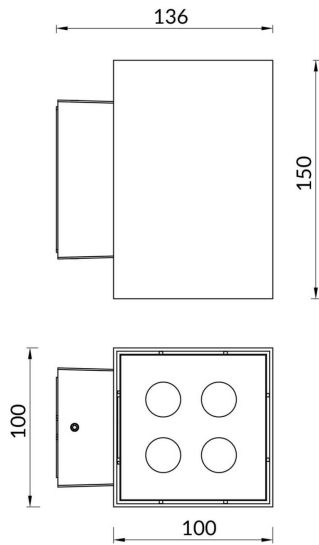

Cube

Lavov Wall fixture from the family Cube with a power of 2X20W and an optics 25+25 degrees . CCT 3000K. With a total lumen output of 4000 lm and a luminous efficiency of 109,25lm/W. ON-OFF driver. Made in die cast aluminum and finished in grey color. IP65 degree of protection.

Item code	86.OW11.2301.03
Product type	Outdoor
Category	Wall Light
Family	Cube
Pictograms	

Scheme

Product	
Real power (W)	2X9
Real luminous flux (Lm)	1900
Luminous efficiency (Lm/W)	105.5
Beam angle (°)	25+25
Life time (h)	50000h L70B10
IP	65
Colour	grey
Control gear included	yes
Control gear	ON-OFF
Light source	LED
Type of LED	SAMSUNG 351C CHIPS
Colour temperature (K)	3000
IK	IK08