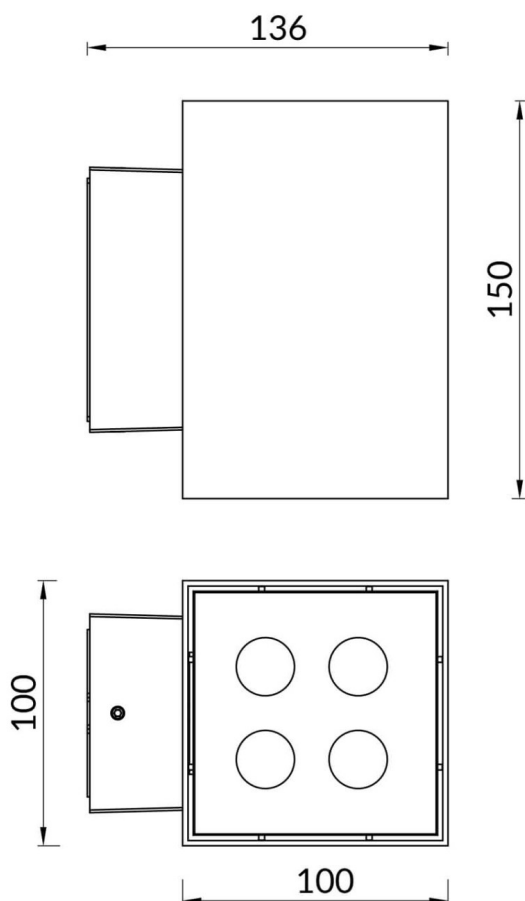

Cube

Lavov Wall fixture from the family Cube with a power of 2X20W and an optics 25+25 degrees . CCT 3000K. With a total lumen output of 4000 lm and a luminous efficiency of 109,25lm/W. ON-OFF driver. Made in die cast aluminum and finished in grey color. IP65 degree of protection.

Item code	86.OW11.2301.03
Product type	Indoor
Category	Wall Fixtures & Reading lights
Family	Cube

Pictograms

Scheme

Product	
Real power (W)	2X9
Real luminous flux (Lm)	1900
Luminous efficiency (Lm/W)	105.5
Beam angle (&ordm;)	25+25
Life time (h)	50000h L70B10
IP	65
Colour	grey
Control gear included	yes
Control gear	ON-OFF
Light source	LED
Type of LED	SAMSUNG 351C CHIPS
Colour temperature (K)	3000
IK	IK08