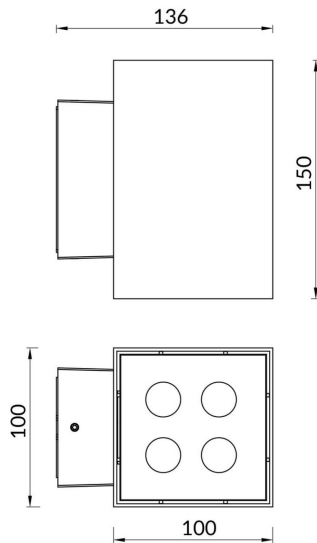

Cube

Lavov Wall fixture from the family Cube with a power of 2X20W and an optics 25+25 degrees . CCT 3000K. With a total lumen output of 4000 lm and a luminous efficiency of 109,25lm/W. ON-OFF driver. Made in die cast aluminum and finished in grey color. IP65 degree of protection.

Item code	86.OW11.2301.03
------------------	------------------------

Product type	Outdoor
---------------------	----------------

Category	Wall Light
-----------------	-------------------

Family	Cube
---------------	-------------

Pictograms	    
	    
	

Scheme

Product

Real power (W)	2X9
-----------------------	------------

Real luminous flux (Lm)	1900
--------------------------------	-------------

Luminous efficiency (Lm/W)	105.5
-----------------------------------	--------------