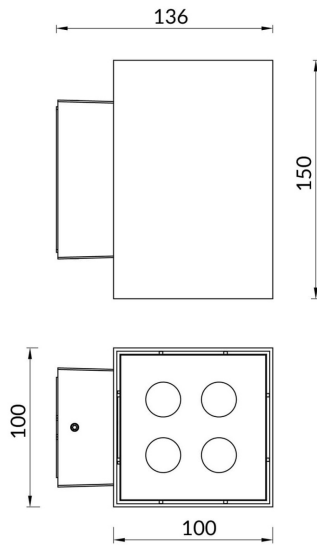

Cube

Lavov Wall fixture from the family Cube with a power of 2X20W and an optics 25+25 degrees . CCT 3000K. With a total lumen output of 4000 lm and a luminous efficiency of 109,25lm/W. ON-OFF driver. Made in die cast aluminum and finished in grey color. IP65 degree of protection.

Item code	86.OW11.2301.03
Product type	Indoor
Category	Wall Fixtures & Reading lights
Family	Cube
Pictograms	

Scheme

Product

Real power (W)	2X9
Real luminous flux (Lm)	1900
Luminous efficiency (Lm/W)	105.5
Beam angle (°)	25+25
Life time (h)	50000h L70B10
IP	65
Colour	grey
Control gear included	yes
Control gear	ON-OFF
Light source	LED
Type of LED	SAMSUNG 351C CHIPS
Colour temperature (K)	3000
IK	IK08