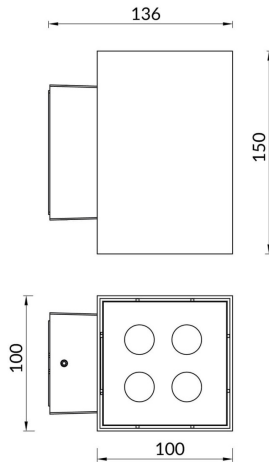

Cube

Lavov Wall fixture from the family Cube with a power of 2X20W and an optics 25+25 degrees . CCT 3000K. With a total lumen output of 4000 lm and a luminous efficiency of 109,25lm/W. ON-OFF driver. Made in die cast aluminum and finished in grey color. IP65 degree of protection.

Item code	86.OW11.2301.03
Product type	Indoor
Category	Wall Fixtures & Reading lights
Family	Cube

Pictograms

	50 Hz	220 V	850°	CRI 80
SDCM 3	CE	Driver INCL.	50000h L70B10	IP 65
IK 08				

Product

Real power (W)	2X9
Real luminous flux (Lm)	1900
Luminous efficiency (Lm/W)	105.5
Beam angle (°)	25+25
Life time (h)	50000h L70B10
IP	65
Colour	grey
Control gear included	yes
Control gear	ON-OFF
Light source	LED
Type of LED	SAMSUNG 351C CHIPS
Colour temperature (K)	3000
IK	IK08

Scheme

Photometry