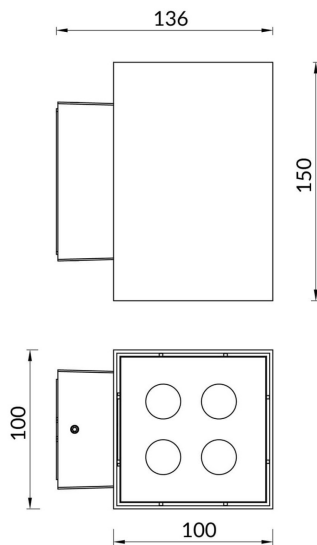

Cube

Lavov Wall fixture from the family Cube with a power of 2X20W and an optics 40+40 degrees . CCT 3000K. With a total lumen output of 4000 lm and a luminous efficiency of 109,25lm/W. ON-OFF driver. Made in die cast aluminum and finished in white color. IP65 degree of protection.

Item code	86.OW11.2321.01
------------------	------------------------

Product type	Outdoor
---------------------	----------------

Category	Wall Light
-----------------	-------------------

Family	Cube
---------------	-------------

Pictograms

Scheme

Product

Real power (W)	2X9
-----------------------	------------

Real luminous flux (Lm)	1900
--------------------------------	-------------

Luminous efficiency (Lm/W)	105.5
-----------------------------------	--------------