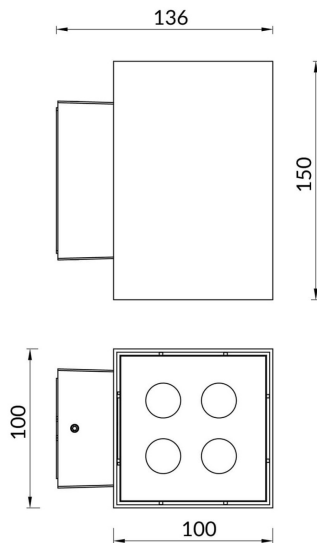

Cube

Lavov Wall fixture from the family Cube with a power of 2X20W and an optics 40+40 degrees . CCT 3000K. With a total lumen output of 4000 lm and a luminous efficiency of 109,25lm/W. ON-OFF driver. Made in die cast aluminum and finished in white color. IP65 degree of protection.

Item code	86.OW11.2321.01
Product type	Indoor
Category	Wall Fixtures & Reading lights
Family	Cube

Pictograms

Scheme

Product

Real power (W)	2X9
Real luminous flux (Lm)	1900
Luminous efficiency (Lm/W)	105.5
Beam angle (°)	40+40
Life time (h)	50000h L70B10
IP	65
Colour	white
Control gear included	yes
Control gear	ON-OFF
Light source	LED
Type of LED	SAMSUNG 351C CHIPS
Colour temperature (K)	3000
IK	IK08