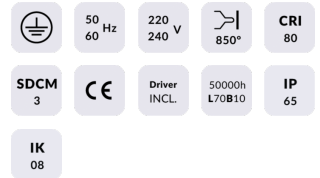

Cube

Lavov Wall fixture from the family Cube with a power of 2X20W and an optics 40+40 degrees . CCT 3000K. With a total lumen output of 4000 lm and a luminous efficiency of 109,25lm/W. ON-OFF driver. Made in die cast aluminum and finished in white color. IP65 degree of protection.

Item code	86.OW11.2321.01
Product type	Indoor
Category	Wall Fixtures & Reading lights
Family	Cube

Pictograms

Scheme

Product

Real power (W)	2X9
Real luminous flux (Lm)	1900
Luminous efficiency (Lm/W)	105.5
Beam angle (°)	40+40
Life time (h)	50000h L70B10
IP	65
Colour	white
Control gear included	yes
Control gear	ON-OFF
Light source	LED
Type of LED	SAMSUNG 351C CHIPS
Colour temperature (K)	3000
IK	IK08