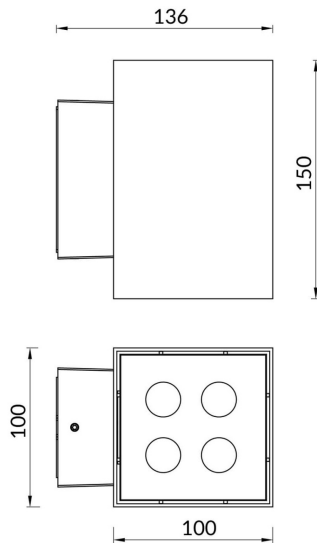

Cube

Lavov Wall fixture from the family Cube with a power of 2X20W and an optics 40+40 degrees . CCT 3000K. With a total lumen output of 4000 lm and a luminous efficiency of 109,25lm/W. ON-OFF driver. Made in die cast aluminum and finished in black color. IP65 degree of protection.

Scheme

Product

| | |
|-----------------------|------------|
| Real power (W) | 2X9 |
|-----------------------|------------|

| | |
|--------------------------------|-------------|
| Real luminous flux (Lm) | 1900 |
|--------------------------------|-------------|