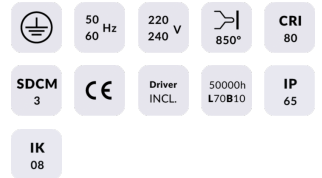

Cube

Lavov Wall fixture from the family Cube with a power of 2X20W and an optics 40+40 degrees . CCT 3000K. With a total lumen output of 4000 lm and a luminous efficiency of 109,25lm/W. ON-OFF driver. Made in die cast aluminum and finished in black color. IP65 degree of protection.

Item code	86.OW11.2321.02
Product type	Indoor
Category	Wall Fixtures & Reading lights
Family	Cube

Pictograms

Scheme

Product

Real power (W)	2X9
Real luminous flux (Lm)	1900
Luminous efficiency (Lm/W)	105.5
Beam angle (°)	40+40
Life time (h)	50000h L70B10
IP	65
Colour	black
Control gear included	yes
Control gear	ON-OFF
Light source	LED
Type of LED	SAMSUNG 351C CHIPS
Colour temperature (K)	3000
IK	IK08