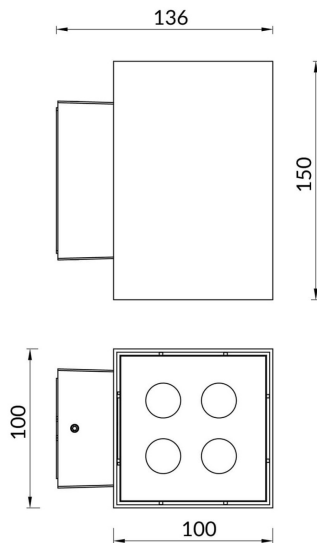

Cube

Lavov Wall fixture from the family Cube with a power of 2X20W and an optics 40+40 degrees . CCT 3000K. With a total lumen output of 4000 lm and a luminous efficiency of 109,25lm/W. ON-OFF driver. Made in die cast aluminum and finished in black color. IP65 degree of protection.

Item code	86.OW11.2321.02
Product type	Indoor
Category	Wall Fixtures & Reading lights
Family	Cube

Pictograms

Scheme

Product

Real power (W)	2X9
Real luminous flux (Lm)	1900
Luminous efficiency (Lm/W)	105.5
Beam angle (°)	40+40
Life time (h)	50000h L70B10
IP	65
Colour	black
Control gear included	yes
Control gear	ON-OFF
Light source	LED
Type of LED	SAMSUNG 351C CHIPS
Colour temperature (K)	3000
IK	IK08