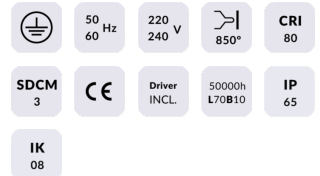

Cube

Lavov Wall fixture from the family Cube with a power of 2X20W and an optics 40+40 degrees . CCT 3000K. With a total lumen output of 4000 lm and a luminous efficiency of 109,25lm/W. ON-OFF driver. Made in die cast aluminum and finished in grey color. IP65 degree of protection.

Pictograms

Scheme

Product

Real power (W)	2X9
-----------------------	------------

Real luminous flux (Lm)	1900
--------------------------------	-------------

Luminous efficiency (Lm/W)	105.5
-----------------------------------	--------------

Beam angle (°)	40+40
-----------------------	--------------

Life time (h)	50000h L70B10
----------------------	----------------------

IP	65
-----------	-----------

Colour	grey
---------------	-------------