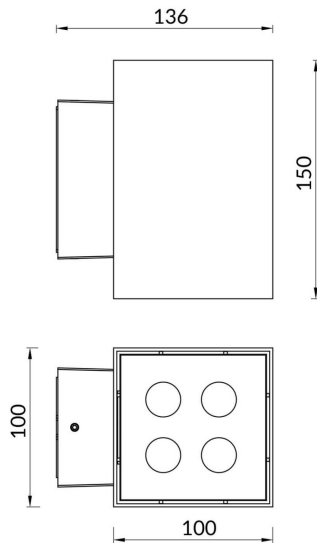

Cube

Lavov Wall fixture from the family Cube with a power of 2X20W and an optics 40+40 degrees . CCT 3000K. With a total lumen output of 4000 lm and a luminous efficiency of 109,25lm/W. ON-OFF driver. Made in die cast aluminum and finished in grey color. IP65 degree of protection.

Item code	86.OW11.2321.03
------------------	------------------------

Product type	Outdoor
---------------------	----------------

Category	Wall Light
-----------------	-------------------

Family	Cube
---------------	-------------

Pictograms

Scheme

Product

Real power (W)	2X9
-----------------------	------------

Real luminous flux (Lm)	1900
--------------------------------	-------------

Luminous efficiency (Lm/W)	105.5
-----------------------------------	--------------