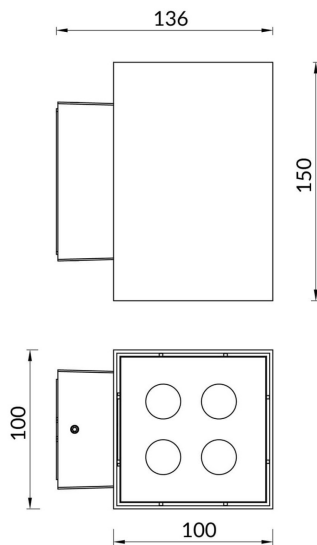

Cube

Lavov Wall fixture from the family Cube with a power of 2X20W and an optics 40+40 degrees . CCT 3000K. With a total lumen output of 4000 lm and a luminous efficiency of 109,25lm/W. ON-OFF driver. Made in die cast aluminum and finished in grey color. IP65 degree of protection.

Scheme

Product

| | |
|-----------------------|------------|
| Real power (W) | 2X9 |
|-----------------------|------------|

| | |
|--------------------------------|-------------|
| Real luminous flux (Lm) | 1900 |
|--------------------------------|-------------|