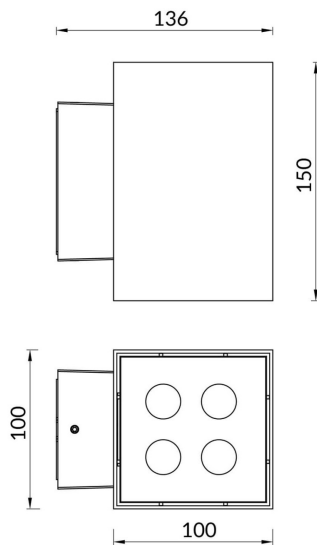

Cube

Lavov Wall fixture from the family Cube with a power of 2X20W and an optics 40+40 degrees . CCT 3000K. With a total lumen output of 4000 lm and a luminous efficiency of 109,25lm/W. ON-OFF driver. Made in die cast aluminum and finished in grey color. IP65 degree of protection.

Item code	86.OW11.2321.03
------------------	------------------------

Product type	Outdoor
---------------------	----------------

Category	Wall Light
-----------------	-------------------

Family	Cube
---------------	-------------

Pictograms

Scheme

Product

Real power (W)	2X9
-----------------------	------------

Real luminous flux (Lm)	1900
--------------------------------	-------------

Luminous efficiency (Lm/W)	105.5
-----------------------------------	--------------