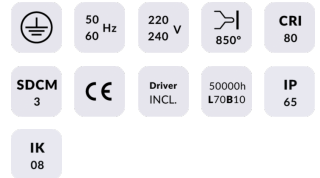

Cube

Lavov Wall fixture from the family Cube with a power of 2X20W and an optics 40+40 degrees . CCT 3000K. With a total lumen output of 4000 lm and a luminous efficiency of 109,25lm/W. ON-OFF driver. Made in die cast aluminum and finished in grey color. IP65 degree of protection.

Pictograms

Scheme

Product

Real power (W)	2X9
-----------------------	------------

Real luminous flux (Lm)	1900
--------------------------------	-------------

Luminous efficiency (Lm/W)	105.5
-----------------------------------	--------------

Beam angle (°)	40+40
-----------------------	--------------

Life time (h)	50000h L70B10
----------------------	----------------------

IP	65
-----------	-----------

Colour	grey
---------------	-------------