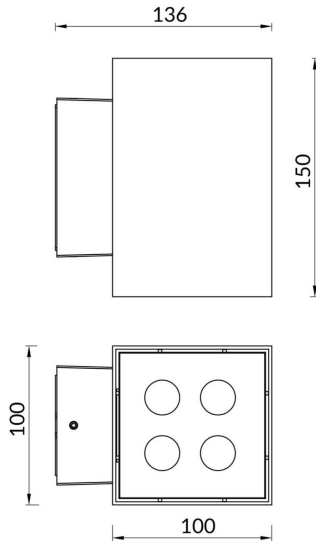

Cube

Lavov Wall fixture from the family Cube with a power of 2X20W and an optics 40+40 degrees . CCT 3000K. With a total lumen output of 4000 lm and a luminous efficiency of 109,25lm/W. ON-OFF driver. Made in die cast aluminum and finished in grey color. IP65 degree of protection.

Item code	86.OW11.2321.03
Product type	Indoor
Category	Wall Fixtures & Reading lights
Family	Cube
Pictograms	

Scheme

Product	
Real power (W)	2X9
Real luminous flux (Lm)	1900
Luminous efficiency (Lm/W)	105.5
Beam angle (°)	40+40
Life time (h)	50000h L70B10
IP	65
Colour	grey
Control gear included	yes
Control gear	ON-OFF
Light source	LED
Type of LED	SAMSUNG 351C CHIPS
Colour temperature (K)	3000
IK	IK08