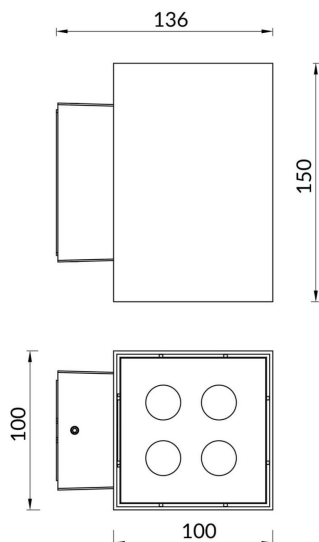

Cube

Lavov Wall fixture from the family Cube with a power of 2X20W and an optics 40+40 degrees . CCT 3000K. With a total lumen output of 4000 lm and a luminous efficiency of 109,25lm/W. ON-OFF driver. Made in die cast aluminum and finished in grey color. IP65 degree of protection.

Item code	86.OW11.2321.03
Product type	Indoor
Category	Wall Fixtures & Reading lights
Family	Cube

Pictograms

Scheme

Product	
Real power (W)	2X9
Real luminous flux (Lm)	1900
Luminous efficiency (Lm/W)	105.5
Beam angle (°)	40+40
Life time (h)	50000h L70B10
IP	65
Colour	grey
Control gear included	yes
Control gear	ON-OFF
Light source	LED
Type of LED	SAMSUNG 351C CHIPS
Colour temperature (K)	3000
IK	IK08