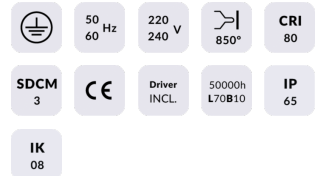

Cube

Lavov Wall fixture from the family Cube with a power of 8W and an optics 25+25 degrees . CCT 3000K. With a total lumen output of 800 lm and a luminous efficiency of 100lm/W. ON-OFF driver. Made in die cast aluminum and finished in white color. IP65 degree of protection.

Pictograms

Scheme

Product

Real power (W)	2X20
-----------------------	-------------

Real luminous flux (Lm)	4000
--------------------------------	-------------

Luminous efficiency (Lm/W)	109.25
-----------------------------------	---------------

Beam angle (°)	25+25
-----------------------	--------------

Life time (h)	50000h L70B10
----------------------	----------------------

IP	65
-----------	-----------

Colour	white
---------------	--------------