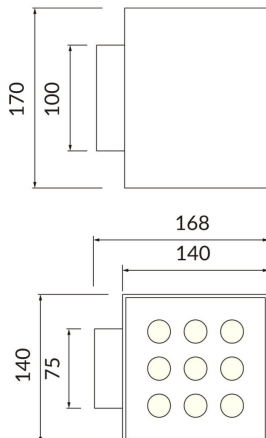

Cube

Lavov Wall fixture from the family Cube with a power of 8W and an optics 25+25 degrees . CCT 3000K. With a total lumen output of 800 lm and a luminous efficiency of 100lm/W. ON-OFF driver. Made in die cast aluminum and finished in white color. IP65 degree of protection.

Item code	86.OW11.4301.01
------------------	------------------------

Product type	Outdoor
---------------------	----------------

Category	Wall Light
-----------------	-------------------

Family	Cube
---------------	-------------

Pictograms

Scheme

Product

Real power (W)	2X20
-----------------------	-------------

Real luminous flux (Lm)	4000
--------------------------------	-------------

Luminous efficiency (Lm/W)	109.25
-----------------------------------	---------------