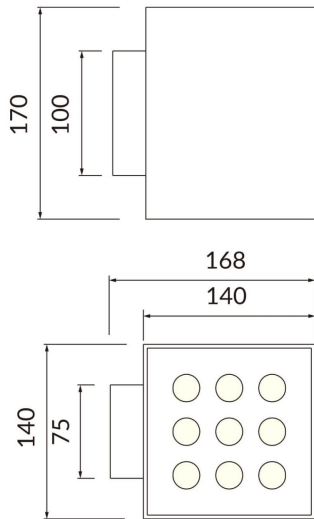

**Cube**

Lavov Wall fixture from the family Cube with a power of 8W and an optics 25+25 degrees . CCT 3000K. With a total lumen output of 800 lm and a luminous efficiency of 100lm/W. ON-OFF driver. Made in die cast aluminum and finished in white color. IP65 degree of protection.

<b>Item code</b>	<b>86.OW11.4301.01</b>
<b>Product type</b>	<b>Outdoor</b>
<b>Category</b>	<b>Wall Light</b>
<b>Family</b>	<b>Cube</b>
<b>Pictograms</b>	

**Scheme**

<b>Product</b>	
<b>Real power (W)</b>	<b>2X20</b>
<b>Real luminous flux (Lm)</b>	<b>4000</b>
<b>Luminous efficiency (Lm/W)</b>	<b>109.25</b>
<b>Beam angle (°)</b>	<b>25+25</b>
<b>Life time (h)</b>	<b>50000h L70B10</b>
<b>IP</b>	<b>65</b>
<b>Colour</b>	<b>white</b>
<b>Control gear included</b>	<b>yes</b>
<b>Control gear</b>	<b>ON-OFF</b>
<b>Light source</b>	<b>LED</b>
<b>Type of LED</b>	<b>SAMSUNG 351C CHIPS</b>
<b>Colour temperature (K)</b>	<b>3000</b>
<b>IK</b>	<b>IK08</b>

**Photometry**