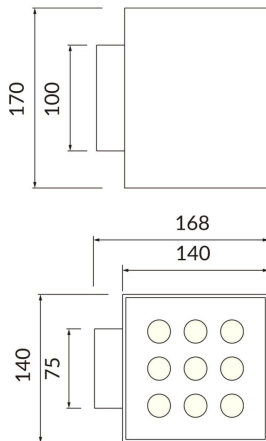

Cube

Lavov Wall fixture from the family Cube with a power of 8W and an optics 25+25 degrees . CCT 3000K. With a total lumen output of 800 lm and a luminous efficiency of 100lm/W. ON-OFF driver. Made in die cast aluminum and finished in white color. IP65 degree of protection.

Item code	86.OW11.4301.01
------------------	------------------------

Product type	Outdoor
---------------------	----------------

Category	Wall Light
-----------------	-------------------

Family	Cube
---------------	-------------

Pictograms

Scheme

Product

Real power (W)	2X20
-----------------------	-------------

Real luminous flux (Lm)	4000
--------------------------------	-------------

Luminous efficiency (Lm/W)	109.25
-----------------------------------	---------------