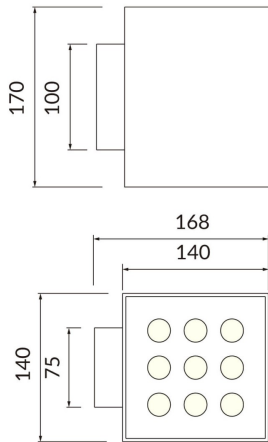

Cube

Lavov Wall fixture from the family Cube with a power of 8W and an optics 25+25 degrees . CCT 3000K. With a total lumen output of 800 lm and a luminous efficiency of 100lm/W. ON-OFF driver. Made in die cast aluminum and finished in white color. IP65 degree of protection.

Item code	86.OW11.4301.01
Product type	Indoor
Category	Wall Fixtures & Reading lights
Family	Cube

Pictograms

Scheme

Product

Real power (W)	2X20
Real luminous flux (Lm)	4000
Luminous efficiency (Lm/W)	109.25
Beam angle (°)	25+25
Life time (h)	50000h L70B10
IP	65
Colour	white
Control gear included	yes
Control gear	ON-OFF
Light source	LED
Type of LED	SAMSUNG 351C CHIPS
Colour temperature (K)	3000
IK	IK08