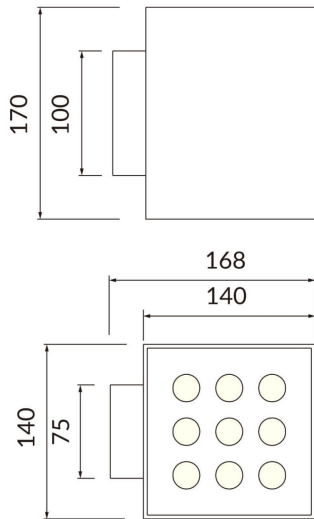

Cube

Lavov Wall fixture from the family Cube with a power of 8W and an optics 25+25 degrees . CCT 3000K. With a total lumen output of 800 lm and a luminous efficiency of 100lm/W. ON-OFF driver. Made in die cast aluminum and finished in white color. IP65 degree of protection.

Item code	86.OW11.4301.01
Product type	Indoor
Category	Wall Fixtures & Reading lights
Family	Cube
Pictograms	

Scheme

Product	
Real power (W)	2X20
Real luminous flux (Lm)	4000
Luminous efficiency (Lm/W)	109.25
Beam angle (°)	25+25
Life time (h)	50000h L70B10
IP	65
Colour	white
Control gear included	yes
Control gear	ON-OFF
Light source	LED
Type of LED	SAMSUNG 351C CHIPS
Colour temperature (K)	3000
IK	IK08

Photometry