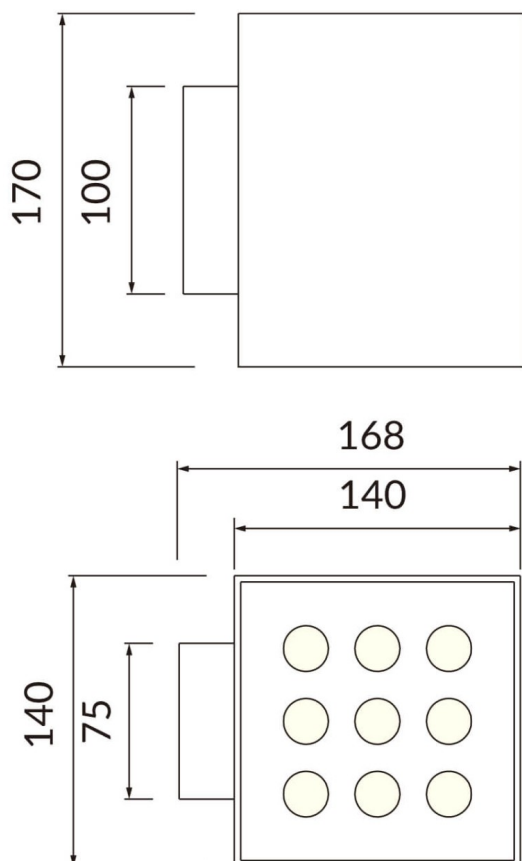

Cube

Lavov Wall fixture from the family Cube with a power of 8W and an optics 25+25 degrees . CCT 3000K. With a total lumen output of 800 lm and a luminous efficiency of 100lm/W. ON-OFF driver. Made in die cast aluminum and finished in white color. IP65 degree of protection.

Item code	86.OW11.4301.01
Product type	Indoor
Category	Wall Fixtures & Reading lights
Family	Cube

Pictograms

Product	
Real power (W)	2X20
Real luminous flux (Lm)	4000
Luminous efficiency (Lm/W)	109.25
Beam angle (&ordm;)	25+25
Life time (h)	50000h L70B10
IP	65
Colour	white
Control gear included	yes
Control gear	ON-OFF
Light source	LED
Type of LED	SAMSUNG 351C CHIPS
Colour temperature (K)	3000
IK	IK08

Scheme

Photometry