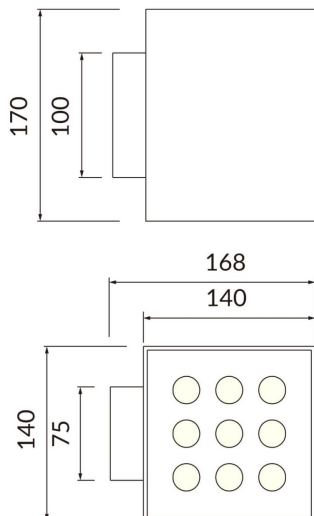

Cube

Lavov Wall fixture from the family Cube with a power of 8W and an optics 25+25 degrees . CCT 3000K. With a total lumen output of 800 lm and a luminous efficiency of 100lm/W. ON-OFF driver. Made in die cast aluminum and finished in black color. IP65 degree of protection.

Item code	86.OW11.4301.02

Product type	Outdoor

Category	Wall Light

Family	Cube

Pictograms

Product

Real power (W)	2X20

Real luminous flux (Lm)	4000

Luminous efficiency (Lm/W)	109.25

Beam angle (°)	25+25

Life time (h)	50000h L70B10

IP	65

Colour	black

Control gear included	yes

Control gear	ON-OFF

Light source	LED

Type of LED	SAMSUNG 351C CHIPS

Colour temperature (K)	3000

IK	IK08

Scheme

Photometry