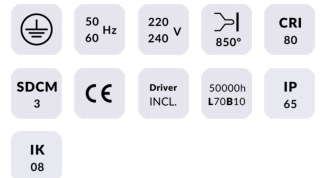

Cube

Lavov Wall fixture from the family Cube with a power of 8W and an optics 25+25 degrees . CCT 3000K. With a total lumen output of 800 lm and a luminous efficiency of 100lm/W. ON-OFF driver. Made in die cast aluminum and finished in black color. IP65 degree of protection.

Pictograms

Product

Real power (W)	2X20
-----------------------	-------------

Real luminous flux (Lm)	4000
--------------------------------	-------------

Luminous efficiency (Lm/W)	109.25
-----------------------------------	---------------

Beam angle (°)	25+25
-----------------------	--------------

Life time (h)	50000h L70B10
----------------------	----------------------

IP	65
-----------	-----------

Colour	black
---------------	--------------