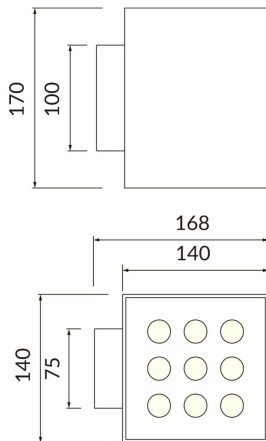

Cube

Lavov Wall fixture from the family Cube with a power of 8W and an optics 25+25 degrees . CCT 3000K. With a total lumen output of 800 lm and a luminous efficiency of 100lm/W. ON-OFF driver. Made in die cast aluminum and finished in black color. IP65 degree of protection.

Item code	86.OW11.4301.02
Product type	Outdoor
Category	Wall Light
Family	Cube
Pictograms	

Scheme

Product

Real power (W)	2X20
Real luminous flux (Lm)	4000
Luminous efficiency (Lm/W)	109.25
Beam angle (°)	25+25
Life time (h)	50000h L70B10
IP	65
Colour	black
Control gear included	yes
Control gear	ON-OFF
Light source	LED
Type of LED	SAMSUNG 351C CHIPS
Colour temperature (K)	3000
IK	IK08