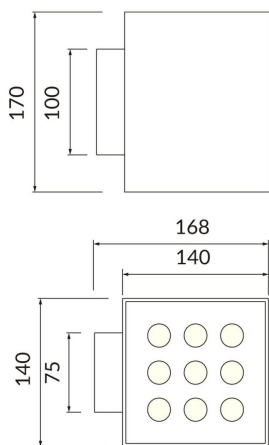

**Cube**

Lavov Wall fixture from the family Cube with a power of 8W and an optics 25+25 degrees . CCT 3000K. With a total lumen output of 800 lm and a luminous efficiency of 100lm/W. ON-OFF driver. Made in die cast aluminum and finished in black color. IP65 degree of protection.

**Item code 86.OW11.4301.02**

**Product type Indoor**

**Category Wall Fixtures & Reading lights**

**Family Cube**

**Pictograms**

- 
- 
- 
- 
- 
- 
- 
- 
- 
- 
- 

**Scheme**

**Product**

**Real power (W) 2X20**

**Real luminous flux (Lm) 4000**

**Luminous efficiency (Lm/W) 109.25**

**Beam angle (°) 25+25**

**Life time (h) 50000h L70B10**

**IP 65**

**Colour black**

**Control gear included yes**