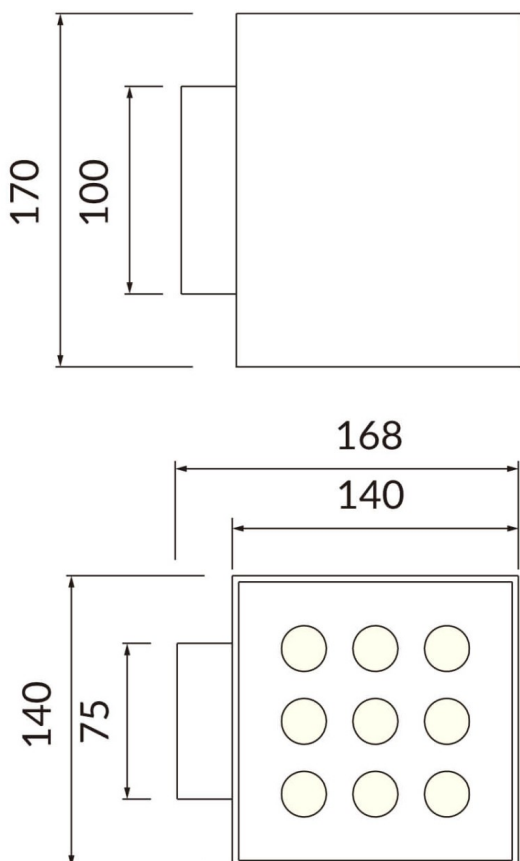

Cube

Lavov Wall fixture from the family Cube with a power of 8W and an optics 25+25 degrees . CCT 3000K. With a total lumen output of 800 lm and a luminous efficiency of 100lm/W. ON-OFF driver. Made in die cast aluminum and finished in black color. IP65 degree of protection.

Item code	86.OW11.4301.02
Product type	Indoor
Category	Wall Fixtures & Reading lights
Family	Cube

Pictograms

Product	
Real power (W)	2X20
Real luminous flux (Lm)	4000
Luminous efficiency (Lm/W)	109.25
Beam angle (&ordm;)	25+25
Life time (h)	50000h L70B10
IP	65
Colour	black
Control gear included	yes
Control gear	ON-OFF
Light source	LED
Type of LED	SAMSUNG 351C CHIPS
Colour temperature (K)	3000
IK	IK08

Scheme

Photometry