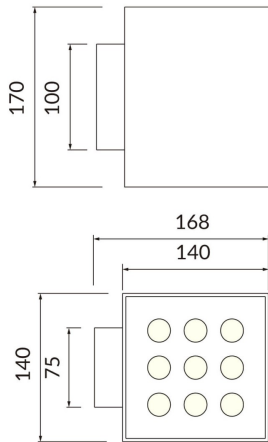

Cube

Lavov Wall fixture from the family Cube with a power of 8W and an optics 25+25 degrees . CCT 3000K. With a total lumen output of 800 lm and a luminous efficiency of 100lm/W. ON-OFF driver. Made in die cast aluminum and finished in black color. IP65 degree of protection.

Item code	86.OW11.4301.02
Product type	Indoor
Category	Wall Fixtures & Reading lights
Family	Cube

Pictograms

Scheme

Product

Real power (W)	2X20
Real luminous flux (Lm)	4000
Luminous efficiency (Lm/W)	109.25
Beam angle (°)	25+25
Life time (h)	50000h L70B10
IP	65
Colour	black
Control gear included	yes
Control gear	ON-OFF
Light source	LED
Type of LED	SAMSUNG 351C CHIPS
Colour temperature (K)	3000
IK	IK08