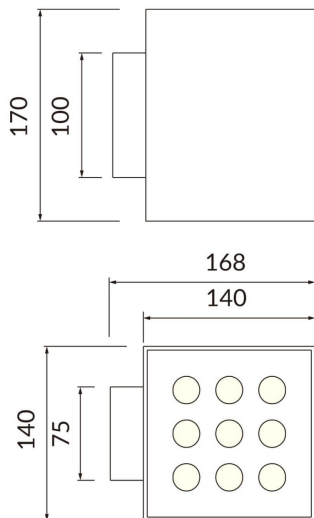

Cube

Lavov Wall fixture from the family Cube with a power of 8W and an optics 25+25 degrees . CCT 3000K. With a total lumen output of 800 lm and a luminous efficiency of 100lm/W. ON-OFF driver. Made in die cast aluminum and finished in black color. IP65 degree of protection.

Item code	86.OW11.4301.02
Product type	Indoor
Category	Wall Fixtures & Reading lights
Family	Cube
Pictograms	

Scheme

Product	
Real power (W)	2X20
Real luminous flux (Lm)	4000
Luminous efficiency (Lm/W)	109.25
Beam angle (°)	25+25
Life time (h)	50000h L70B10
IP	65
Colour	black
Control gear included	yes
Control gear	ON-OFF
Light source	LED
Type of LED	SAMSUNG 351C CHIPS
Colour temperature (K)	3000
IK	IK08