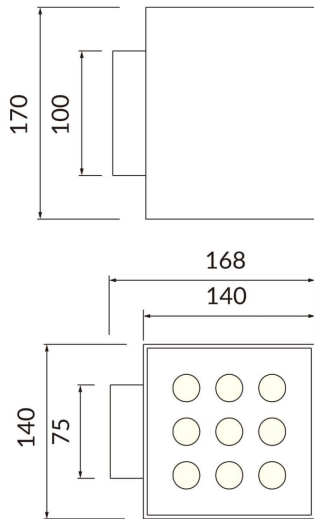

Cube

Lavov Wall fixture from the family Cube with a power of 8W and an optics 25+25 degrees . CCT 3000K. With a total lumen output of 800 lm and a luminous efficiency of 100lm/W. ON-OFF driver. Made in die cast aluminum and finished in grey color. IP65 degree of protection.

Item code	86.OW11.4301.03
Product type	Outdoor
Category	Wall Light
Family	Cube
Pictograms	

Scheme

Product	
Real power (W)	2X20
Real luminous flux (Lm)	4000
Luminous efficiency (Lm/W)	109.25
Beam angle (°)	25+25
Life time (h)	50000h L70B10
IP	65
Colour	grey
Control gear included	yes
Control gear	ON-OFF
Light source	LED
Type of LED	SAMSUNG 351C CHIPS
Colour temperature (K)	3000
IK	IK08

Photometry