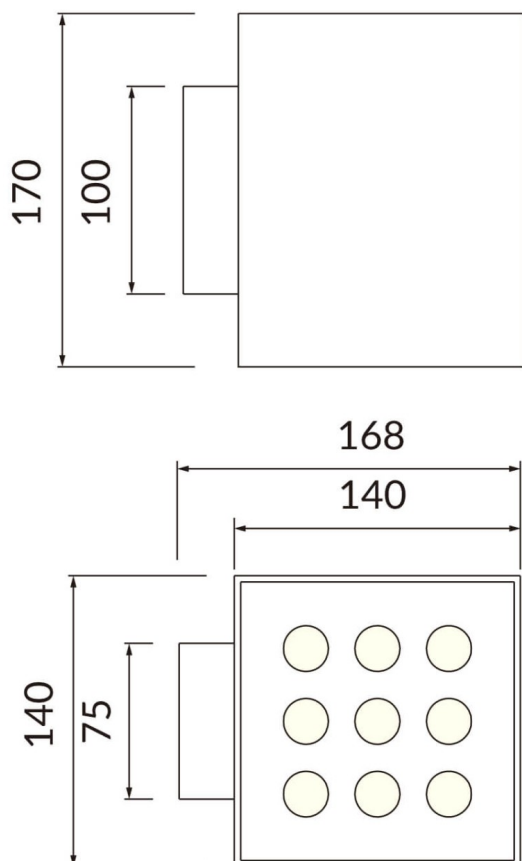

Cube

Lavov Wall fixture from the family Cube with a power of 8W and an optics 25+25 degrees . CCT 3000K. With a total lumen output of 800 lm and a luminous efficiency of 100lm/W. ON-OFF driver. Made in die cast aluminum and finished in grey color. IP65 degree of protection.

Item code	86.OW11.4301.03
Product type	Indoor
Category	Wall Fixtures & Reading lights
Family	Cube

Pictograms

Product	
Real power (W)	2X20
Real luminous flux (Lm)	4000
Luminous efficiency (Lm/W)	109.25
Beam angle (&ordm;)	25+25
Life time (h)	50000h L70B10
IP	65
Colour	grey
Control gear included	yes
Control gear	ON-OFF
Light source	LED
Type of LED	SAMSUNG 351C CHIPS
Colour temperature (K)	3000
IK	IK08

Scheme

Photometry