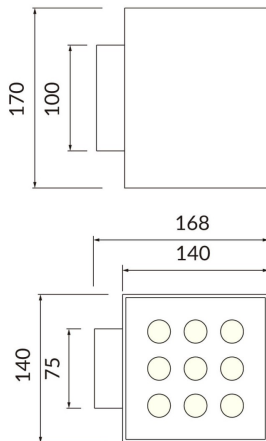

### Cube

Lavov Wall fixture from the family Cube with a power of 8W and an optics 25+25 degrees . CCT 3000K. With a total lumen output of 800 lm and a luminous efficiency of 100lm/W. ON-OFF driver. Made in die cast aluminum and finished in grey color. IP65 degree of protection.

<b>Item code</b>	<b>86.OW11.4301.03</b>
<b>Product type</b>	<b>Outdoor</b>
<b>Category</b>	<b>Wall Light</b>
<b>Family</b>	<b>Cube</b>
<b>Pictograms</b>	

### Product

<b>Real power (W)</b>	<b>2X20</b>
<b>Real luminous flux (Lm)</b>	<b>4000</b>
<b>Luminous efficiency (Lm/W)</b>	<b>109.25</b>
<b>Beam angle (°)</b>	<b>25+25</b>
<b>Life time (h)</b>	<b>50000h L70B10</b>
<b>IP</b>	<b>65</b>
<b>Colour</b>	<b>grey</b>
<b>Control gear included</b>	<b>yes</b>
<b>Control gear</b>	<b>ON-OFF</b>
<b>Light source</b>	<b>LED</b>
<b>Type of LED</b>	<b>SAMSUNG 351C CHIPS</b>
<b>Colour temperature (K)</b>	<b>3000</b>
<b>IK</b>	<b>IK08</b>