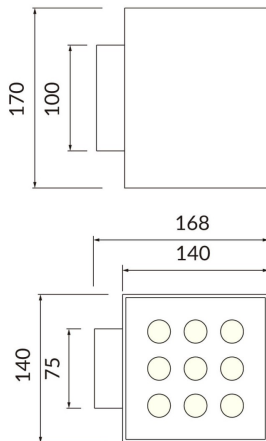

Cube

Lavov Wall fixture from the family Cube with a power of 8W and an optics 25+25 degrees . CCT 3000K. With a total lumen output of 800 lm and a luminous efficiency of 100lm/W. ON-OFF driver. Made in die cast aluminum and finished in grey color. IP65 degree of protection.

Item code	86.OW11.4301.03
Product type	Outdoor
Category	Wall Light
Family	Cube
Pictograms	

Scheme

Product

Real power (W)	2X20
Real luminous flux (Lm)	4000
Luminous efficiency (Lm/W)	109.25
Beam angle (°)	25+25
Life time (h)	50000h L70B10
IP	65
Colour	grey
Control gear included	yes
Control gear	ON-OFF
Light source	LED
Type of LED	SAMSUNG 351C CHIPS
Colour temperature (K)	3000
IK	IK08