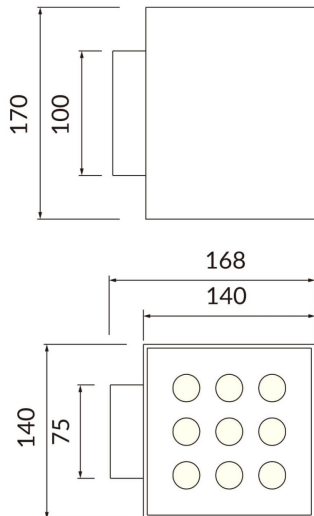

### Cube

Lavov Wall fixture from the family Cube with a power of 8W and an optics 25+25 degrees . CCT 3000K. With a total lumen output of 800 lm and a luminous efficiency of 100lm/W. ON-OFF driver. Made in die cast aluminum and finished in grey color. IP65 degree of protection.

**Item code** 86.OW11.4301.03

**Product type** Outdoor

**Category** Wall Light

**Family** Cube

**Pictograms**

### Product

**Real power (W)** 2X20

**Real luminous flux (Lm)** 4000

**Luminous efficiency (Lm/W)** 109.25

**Beam angle (°)** 25+25

**Life time (h)** 50000h L70B10

**IP** 65

**Colour** grey