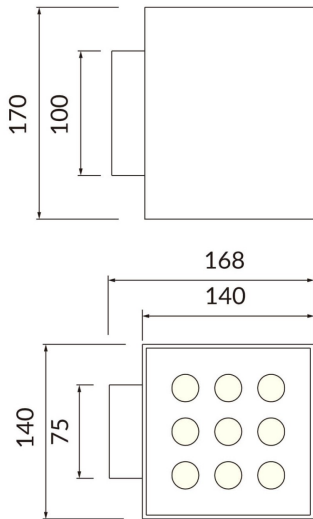

Cube

Lavov Wall fixture from the family Cube with a power of 8W and an optics 25+25 degrees . CCT 3000K. With a total lumen output of 800 lm and a luminous efficiency of 100lm/W. ON-OFF driver. Made in die cast aluminum and finished in grey color. IP65 degree of protection.

Item code	86.OW11.4301.03
Product type	Indoor
Category	Wall Fixtures & Reading lights
Family	Cube
Pictograms	

Scheme

Product

Real power (W)	2X20
Real luminous flux (Lm)	4000
Luminous efficiency (Lm/W)	109.25
Beam angle (°)	25+25
Life time (h)	50000h L70B10
IP	65
Colour	grey
Control gear included	yes
Control gear	ON-OFF
Light source	LED
Type of LED	SAMSUNG 351C CHIPS
Colour temperature (K)	3000
IK	IK08

Photometry