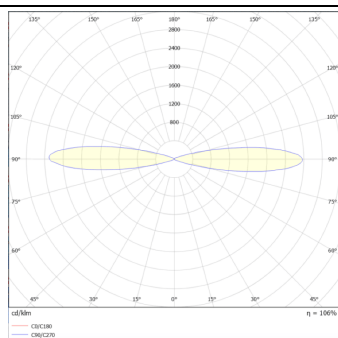

Cube

Lavov Wall fixture from the family Cube with a power of 8W and an optics 25+25 degrees . CCT 3000K. With a total lumen output of 800 lm and a luminous efficiency of 100lm/W. ON-OFF driver. Made in die cast aluminum and finished in grey color. IP65 degree of protection.

Item code 86.OW11.4301.03

Product type Indoor

Category Wall Fixtures & Reading lights

Family Cube

Pictograms

-
-
-
-
-
-
-
-
-
-
-

Scheme

Photometry

Product

Real power (W) 2X20

Real luminous flux (Lm) 4000

Luminous efficiency (Lm/W) 109.25

Beam angle (°) 25+25

Life time (h) 50000h L70B10

IP 65

Colour grey