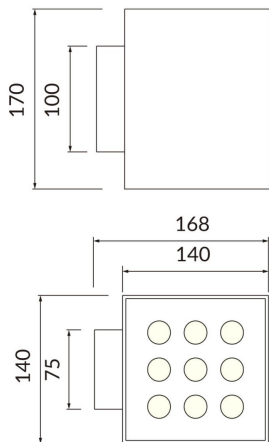

Cube

Lavov Wall fixture from the family Cube with a power of 8W and an optics 25+25 degrees . CCT 3000K. With a total lumen output of 800 lm and a luminous efficiency of 100lm/W. ON-OFF driver. Made in die cast aluminum and finished in grey color. IP65 degree of protection.

Item code 86.OW11.4301.03

Product type Indoor

Category Wall Fixtures & Reading lights

Family Cube

Pictograms

-
-
-
-
-
-
-
-
-
-
-

Scheme

Photometry

Product

Real power (W) 2X20

Real luminous flux (Lm) 4000

Luminous efficiency (Lm/W) 109.25

Beam angle (°) 25+25

Life time (h) 50000h L70B10

IP 65

Colour grey