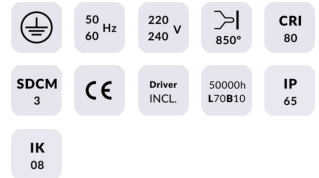

Cube

Lavov Wall fixture from the family Cube with a power of 8W and an optics 25+25 degrees . CCT 3000K. With a total lumen output of 800 lm and a luminous efficiency of 100lm/W. ON-OFF driver. Made in die cast aluminum and finished in grey color. IP65 degree of protection.

Item code	86.OW11.4301.03
Product type	Indoor
Category	Wall Fixtures & Reading lights
Family	Cube

Pictograms

Scheme

Product

Real power (W)	2X20
Real luminous flux (Lm)	4000
Luminous efficiency (Lm/W)	109.25
Beam angle (°)	25+25
Life time (h)	50000h L70B10
IP	65
Colour	grey
Control gear included	yes
Control gear	ON-OFF
Light source	LED
Type of LED	SAMSUNG 351C CHIPS
Colour temperature (K)	3000
IK	IK08