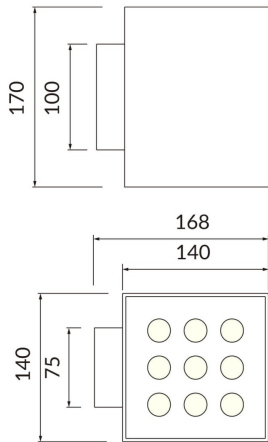

Cube

Lavov Wall fixture from the family Cube with a power of 8W and an optics 25+25 degrees . CCT 3000K. With a total lumen output of 800 lm and a luminous efficiency of 100lm/W. ON-OFF driver. Made in die cast aluminum and finished in grey color. IP65 degree of protection.

Item code	86.OW11.4301.03
Product type	Indoor
Category	Wall Fixtures & Reading lights
Family	Cube

Pictograms

Scheme

Product

Real power (W)	2X20
Real luminous flux (Lm)	4000
Luminous efficiency (Lm/W)	109.25
Beam angle (°)	25+25
Life time (h)	50000h L70B10
IP	65
Colour	grey
Control gear included	yes
Control gear	ON-OFF
Light source	LED
Type of LED	SAMSUNG 351C CHIPS
Colour temperature (K)	3000
IK	IK08