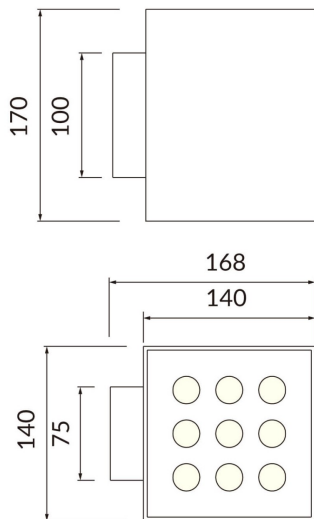

Cube

Lavov Wall fixture from the family Cube with a power of 8W and an optics 40+40 degrees . CCT 3000K. With a total lumen output of 800 lm and a luminous efficiency of 100lm/W. ON-OFF driver. Made in die cast aluminum and finished in white color. IP65 degree of protection.

Item code	86.OW11.4321.01
------------------	------------------------

Product type	Outdoor
---------------------	----------------

Category	Wall Light
-----------------	-------------------

Family	Cube
---------------	-------------

Pictograms

Scheme

Product

Real power (W)	2X20
-----------------------	-------------

Real luminous flux (Lm)	4000
--------------------------------	-------------

Luminous efficiency (Lm/W)	109.25
-----------------------------------	---------------

Beam angle (°)	40+40
-----------------------	--------------

Life time (h)	50000h L70B10
----------------------	----------------------

IP	65
-----------	-----------

Colour	white
---------------	--------------