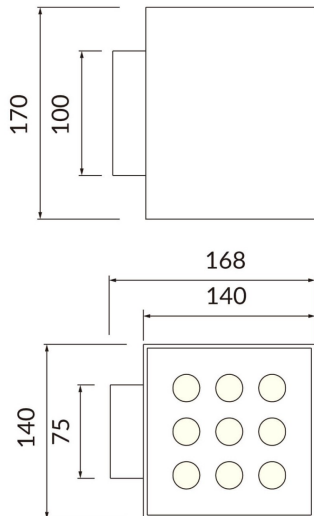

### Cube

Lavov Wall fixture from the family Cube with a power of 8W and an optics 40+40 degrees . CCT 3000K. With a total lumen output of 800 lm and a luminous efficiency of 100lm/W. ON-OFF driver. Made in die cast aluminum and finished in white color. IP65 degree of protection.

<b>Item code</b>	<b>86.OW11.4321.01</b>
------------------	------------------------

<b>Product type</b>	<b>Outdoor</b>
---------------------	----------------

<b>Category</b>	<b>Wall Light</b>
-----------------	-------------------

### Product

<b>Real power (W)</b>	<b>2X20</b>
-----------------------	-------------

<b>Real luminous flux (Lm)</b>	<b>4000</b>
--------------------------------	-------------

<b>Luminous efficiency (Lm/W)</b>	<b>109.25</b>
-----------------------------------	---------------