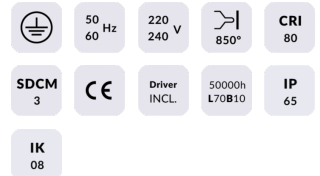

Cube

Lavov Wall fixture from the family Cube with a power of 8W and an optics 40+40 degrees . CCT 3000K. With a total lumen output of 800 lm and a luminous efficiency of 100lm/W. ON-OFF driver. Made in die cast aluminum and finished in white color. IP65 degree of protection.

Pictograms

Scheme

Product

Real power (W)	2X20
-----------------------	-------------

Real luminous flux (Lm)	4000
--------------------------------	-------------

Luminous efficiency (Lm/W)	109.25
-----------------------------------	---------------

Beam angle (°)	40+40
-----------------------	--------------

Life time (h)	50000h L70B10
----------------------	----------------------

IP	65
-----------	-----------

Colour	white
---------------	--------------