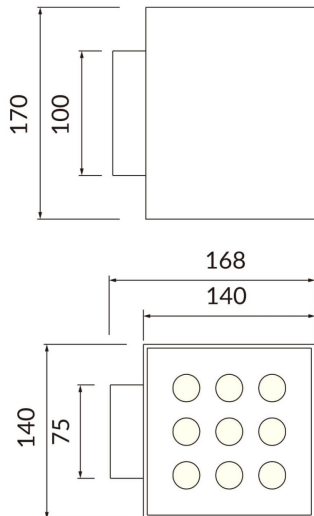

Cube

Lavov Wall fixture from the family Cube with a power of 8W and an optics 40+40 degrees . CCT 3000K. With a total lumen output of 800 lm and a luminous efficiency of 100lm/W. ON-OFF driver. Made in die cast aluminum and finished in white color. IP65 degree of protection.

Item code	86.OW11.4321.01
------------------	------------------------

Product type	Outdoor
---------------------	----------------

Category	Wall Light
-----------------	-------------------

Family	Cube
---------------	-------------

Pictograms

Scheme

Product

Real power (W)	2X20
-----------------------	-------------

Real luminous flux (Lm)	4000
--------------------------------	-------------

Luminous efficiency (Lm/W)	109.25
-----------------------------------	---------------

Beam angle (°)	40+40
-----------------------	--------------

Life time (h)	50000h L70B10
----------------------	----------------------

IP	65
-----------	-----------

Colour	white
---------------	--------------