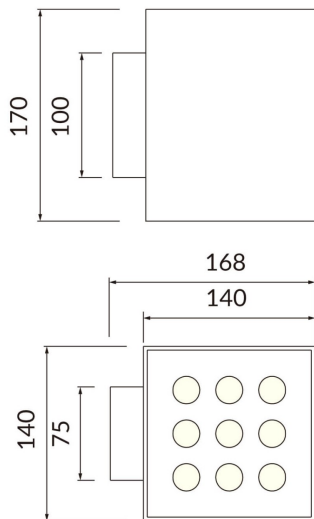

Cube

Lavov Wall fixture from the family Cube with a power of 8W and an optics 40+40 degrees . CCT 3000K. With a total lumen output of 800 lm and a luminous efficiency of 100lm/W. ON-OFF driver. Made in die cast aluminum and finished in white color. IP65 degree of protection.

Item code	86.OW11.4321.01
Product type	Outdoor
Category	Wall Light
Family	Cube
Pictograms	

Scheme

Product

Real power (W)	2X20
Real luminous flux (Lm)	4000
Luminous efficiency (Lm/W)	109.25
Beam angle (°)	40+40
Life time (h)	50000h L70B10
IP	65
Colour	white
Control gear included	yes
Control gear	ON-OFF
Light source	LED
Type of LED	SAMSUNG 351C CHIPS
Colour temperature (K)	3000
IK	IK08