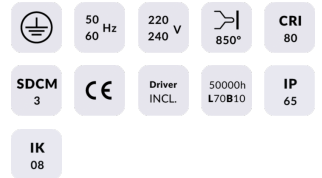

**Cube**

Lavov Wall fixture from the family Cube with a power of 8W and an optics 40+40 degrees . CCT 3000K. With a total lumen output of 800 lm and a luminous efficiency of 100lm/W. ON-OFF driver. Made in die cast aluminum and finished in white color. IP65 degree of protection.

<b>Item code</b>	<b>86.OW11.4321.01</b>
<b>Product type</b>	<b>Indoor</b>
<b>Category</b>	<b>Wall Fixtures &amp; Reading lights</b>
<b>Family</b>	<b>Cube</b>

**Pictograms**

**Scheme**

**Product**

<b>Real power (W)</b>	<b>2X20</b>
<b>Real luminous flux (Lm)</b>	<b>4000</b>
<b>Luminous efficiency (Lm/W)</b>	<b>109.25</b>
<b>Beam angle (°)</b>	<b>40+40</b>
<b>Life time (h)</b>	<b>50000h L70B10</b>
<b>IP</b>	<b>65</b>
<b>Colour</b>	<b>white</b>
<b>Control gear included</b>	<b>yes</b>
<b>Control gear</b>	<b>ON-OFF</b>
<b>Light source</b>	<b>LED</b>
<b>Type of LED</b>	<b>SAMSUNG 351C CHIPS</b>
<b>Colour temperature (K)</b>	<b>3000</b>
<b>IK</b>	<b>IK08</b>