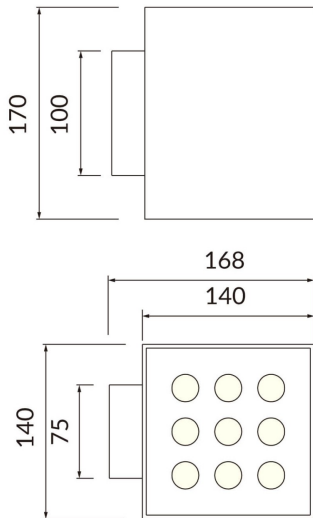

**Cube**

Lavov Wall fixture from the family Cube with a power of 8W and an optics 40+40 degrees . CCT 3000K. With a total lumen output of 800 lm and a luminous efficiency of 100lm/W. ON-OFF driver. Made in die cast aluminum and finished in white color. IP65 degree of protection.

<b>Item code</b>	<b>86.OW11.4321.01</b>
<b>Product type</b>	<b>Indoor</b>
<b>Category</b>	<b>Wall Fixtures &amp; Reading lights</b>
<b>Family</b>	<b>Cube</b>

**Pictograms**

**Scheme**

**Product**

<b>Real power (W)</b>	<b>2X20</b>
<b>Real luminous flux (Lm)</b>	<b>4000</b>
<b>Luminous efficiency (Lm/W)</b>	<b>109.25</b>
<b>Beam angle (°)</b>	<b>40+40</b>
<b>Life time (h)</b>	<b>50000h L70B10</b>
<b>IP</b>	<b>65</b>
<b>Colour</b>	<b>white</b>
<b>Control gear included</b>	<b>yes</b>
<b>Control gear</b>	<b>ON-OFF</b>
<b>Light source</b>	<b>LED</b>
<b>Type of LED</b>	<b>SAMSUNG 351C CHIPS</b>
<b>Colour temperature (K)</b>	<b>3000</b>
<b>IK</b>	<b>IK08</b>