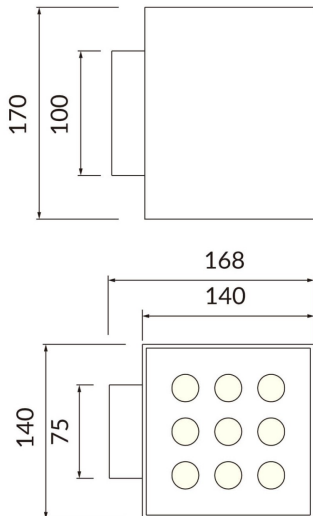

Cube

Lavov Wall fixture from the family Cube with a power of 8W and an optics 40+40 degrees . CCT 3000K. With a total lumen output of 800 lm and a luminous efficiency of 100lm/W. ON-OFF driver. Made in die cast aluminum and finished in white color. IP65 degree of protection.

Item code	86.OW11.4321.01
Product type	Indoor
Category	Wall Fixtures & Reading lights
Family	Cube
Pictograms	

Scheme

Product	
Real power (W)	2X20
Real luminous flux (Lm)	4000
Luminous efficiency (Lm/W)	109.25
Beam angle (°)	40+40
Life time (h)	50000h L70B10
IP	65
Colour	white
Control gear included	yes
Control gear	ON-OFF
Light source	LED
Type of LED	SAMSUNG 351C CHIPS
Colour temperature (K)	3000
IK	IK08