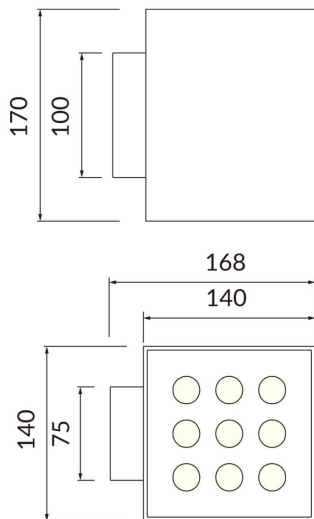

### Cube

Lavov Wall fixture from the family Cube with a power of 8W and an optics 40+40 degrees . CCT 3000K. With a total lumen output of 800 lm and a luminous efficiency of 100lm/W. ON-OFF driver. Made in die cast aluminum and finished in black color. IP65 degree of protection.

<b>Item code</b>	<b>86.OW11.4321.02</b>
------------------	------------------------

<b>Product type</b>	<b>Outdoor</b>
---------------------	----------------

<b>Category</b>	<b>Wall Light</b>
-----------------	-------------------

#### Product

<b>Real power (W)</b>	<b>2X20</b>
-----------------------	-------------

<b>Real luminous flux (Lm)</b>	<b>4000</b>
--------------------------------	-------------

<b>Luminous efficiency (Lm/W)</b>	<b>109.25</b>
-----------------------------------	---------------