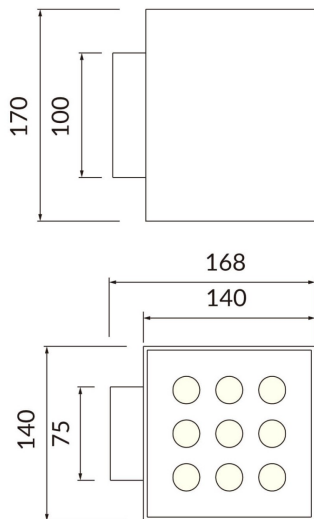

### Cube

Lavov Wall fixture from the family Cube with a power of 8W and an optics 40+40 degrees . CCT 3000K. With a total lumen output of 800 lm and a luminous efficiency of 100lm/W. ON-OFF driver. Made in die cast aluminum and finished in black color. IP65 degree of protection.

<b>Item code</b>	<b>86.OW11.4321.02</b>
<b>Product type</b>	<b>Outdoor</b>
<b>Category</b>	<b>Wall Light</b>
<b>Family</b>	<b>Cube</b>
<b>Pictograms</b>	

### Product

<b>Real power (W)</b>	<b>2X20</b>
<b>Real luminous flux (Lm)</b>	<b>4000</b>
<b>Luminous efficiency (Lm/W)</b>	<b>109.25</b>
<b>Beam angle (°)</b>	<b>40+40</b>
<b>Life time (h)</b>	<b>50000h L70B10</b>
<b>IP</b>	<b>65</b>
<b>Colour</b>	<b>black</b>
<b>Control gear included</b>	<b>yes</b>
<b>Control gear</b>	<b>ON-OFF</b>
<b>Light source</b>	<b>LED</b>
<b>Type of LED</b>	<b>SAMSUNG 351C CHIPS</b>
<b>Colour temperature (K)</b>	<b>3000</b>
<b>IK</b>	<b>IK08</b>