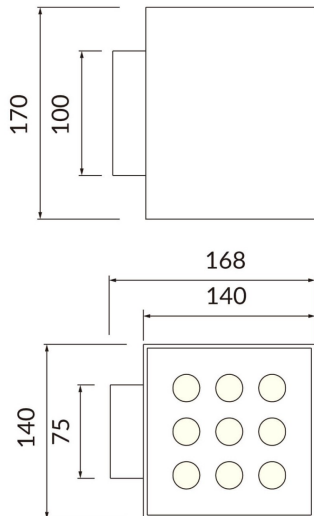

### Cube

Lavov Wall fixture from the family Cube with a power of 8W and an optics 40+40 degrees . CCT 3000K. With a total lumen output of 800 lm and a luminous efficiency of 100lm/W. ON-OFF driver. Made in die cast aluminum and finished in black color. IP65 degree of protection.

<b>Item code</b>	<b>86.OW11.4321.02</b>
------------------	------------------------

<b>Product type</b>	<b>Outdoor</b>
---------------------	----------------

<b>Category</b>	<b>Wall Light</b>
-----------------	-------------------

### Product

<b>Real power (W)</b>	<b>2X20</b>
-----------------------	-------------

<b>Real luminous flux (Lm)</b>	<b>4000</b>
--------------------------------	-------------

<b>Luminous efficiency (Lm/W)</b>	<b>109.25</b>
-----------------------------------	---------------