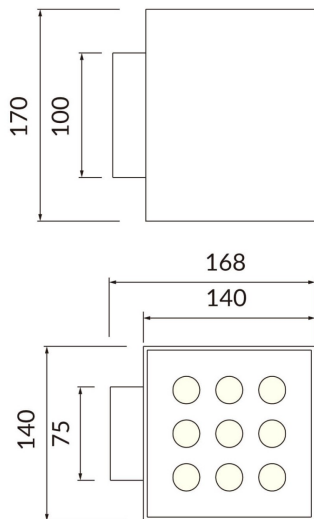

Cube

Lavov Wall fixture from the family Cube with a power of 8W and an optics 40+40 degrees . CCT 3000K. With a total lumen output of 800 lm and a luminous efficiency of 100lm/W. ON-OFF driver. Made in die cast aluminum and finished in black color. IP65 degree of protection.

Item code	86.OW11.4321.02
Product type	Outdoor
Category	Wall Light
Family	Cube
Pictograms	

Scheme

Product

Real power (W)	2X20
Real luminous flux (Lm)	4000
Luminous efficiency (Lm/W)	109.25
Beam angle (°)	40+40
Life time (h)	50000h L70B10
IP	65
Colour	black
Control gear included	yes
Control gear	ON-OFF
Light source	LED
Type of LED	SAMSUNG 351C CHIPS
Colour temperature (K)	3000
IK	IK08