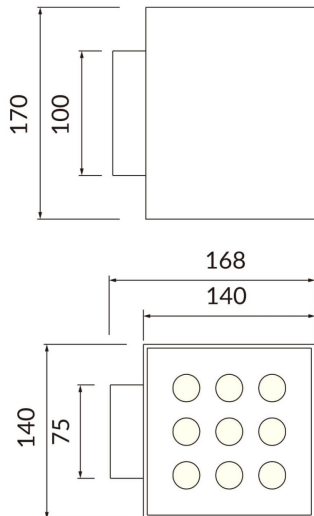

Cube

Lavov Wall fixture from the family Cube with a power of 8W and an optics 40+40 degrees . CCT 3000K. With a total lumen output of 800 lm and a luminous efficiency of 100lm/W. ON-OFF driver. Made in die cast aluminum and finished in black color. IP65 degree of protection.

Item code	86.OW11.4321.02
------------------	------------------------

Product type	Outdoor
---------------------	----------------

Category	Wall Light
-----------------	-------------------

Family	Cube
---------------	-------------

Pictograms

Scheme

Product

Real power (W)	2X20
-----------------------	-------------

Real luminous flux (Lm)	4000
--------------------------------	-------------

Luminous efficiency (Lm/W)	109.25
-----------------------------------	---------------