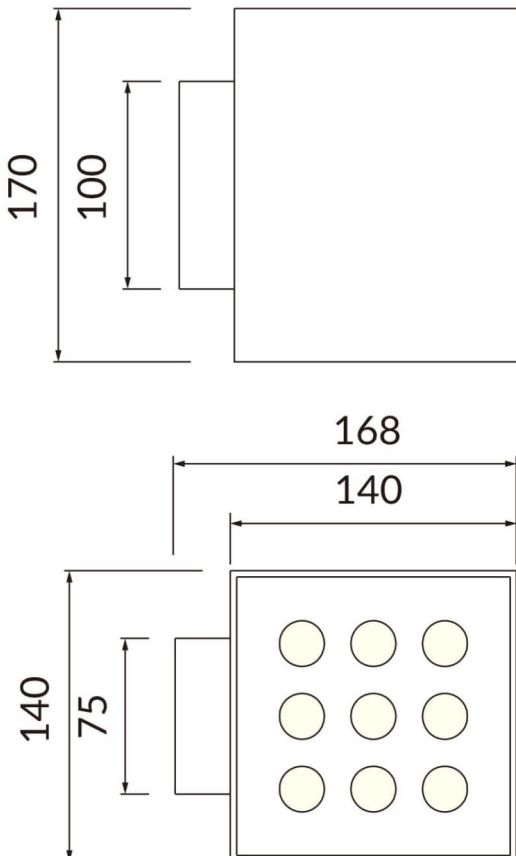

Cube

Lavov Wall fixture from the family Cube with a power of 8W and an optics 40+40 degrees . CCT 3000K. With a total lumen output of 800 lm and a luminous efficiency of 100lm/W. ON-OFF driver. Made in die cast aluminum and finished in black color. IP65 degree of protection.

Scheme

Item code	86.OW11.4321.02
Product type	Indoor
Category	Wall Fixtures & Reading lights
Family	Cube
Pictograms	

Product	
Real power (W)	2X20
Real luminous flux (Lm)	4000
Luminous efficiency (Lm/W)	109.25
Beam angle (&ordm;)	40+40
Life time (h)	50000h L70B10
IP	65
Colour	black
Control gear included	yes
Control gear	ON-OFF
Light source	LED
Type of LED	SAMSUNG 351C CHIPS
Colour temperature (K)	3000
IK	IK08