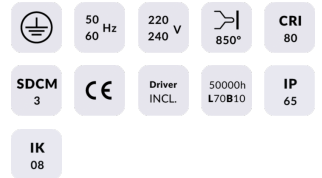

Cube

Lavov Wall fixture from the family Cube with a power of 8W and an optics 40+40 degrees . CCT 3000K. With a total lumen output of 800 lm and a luminous efficiency of 100lm/W. ON-OFF driver. Made in die cast aluminum and finished in black color. IP65 degree of protection.

Item code	86.OW11.4321.02
Product type	Indoor
Category	Wall Fixtures & Reading lights
Family	Cube

Pictograms

Scheme

Product

Real power (W)	2X20
Real luminous flux (Lm)	4000
Luminous efficiency (Lm/W)	109.25
Beam angle (°)	40+40
Life time (h)	50000h L70B10
IP	65
Colour	black
Control gear included	yes
Control gear	ON-OFF
Light source	LED
Type of LED	SAMSUNG 351C CHIPS
Colour temperature (K)	3000
IK	IK08