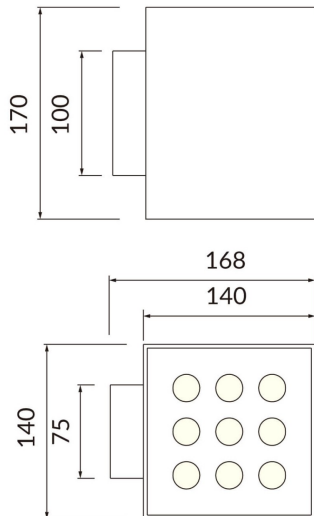

Cube

Lavov Wall fixture from the family Cube with a power of 8W and an optics 40+40 degrees . CCT 3000K. With a total lumen output of 800 lm and a luminous efficiency of 100lm/W. ON-OFF driver. Made in die cast aluminum and finished in black color. IP65 degree of protection.

Item code	86.OW11.4321.02
Product type	Indoor
Category	Wall Fixtures & Reading lights
Family	Cube

Pictograms

Scheme

Product

Real power (W)	2X20
Real luminous flux (Lm)	4000
Luminous efficiency (Lm/W)	109.25
Beam angle (°)	40+40
Life time (h)	50000h L70B10
IP	65
Colour	black
Control gear included	yes
Control gear	ON-OFF
Light source	LED
Type of LED	SAMSUNG 351C CHIPS
Colour temperature (K)	3000
IK	IK08