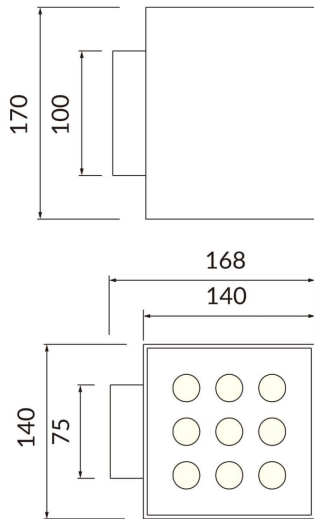

**Cube**

Lavov Wall fixture from the family Cube with a power of 8W and an optics 40+40 degrees . CCT 3000K. With a total lumen output of 800 lm and a luminous efficiency of 100lm/W. ON-OFF driver. Made in die cast aluminum and finished in black color. IP65 degree of protection.

<b>Item code</b>	<b>86.OW11.4321.02</b>
<b>Product type</b>	<b>Indoor</b>
<b>Category</b>	<b>Wall Fixtures &amp; Reading lights</b>
<b>Family</b>	<b>Cube</b>
<b>Pictograms</b>	

**Scheme**

<b>Product</b>	
<b>Real power (W)</b>	<b>2X20</b>
<b>Real luminous flux (Lm)</b>	<b>4000</b>
<b>Luminous efficiency (Lm/W)</b>	<b>109.25</b>
<b>Beam angle (°)</b>	<b>40+40</b>
<b>Life time (h)</b>	<b>50000h L70B10</b>
<b>IP</b>	<b>65</b>
<b>Colour</b>	<b>black</b>
<b>Control gear included</b>	<b>yes</b>
<b>Control gear</b>	<b>ON-OFF</b>
<b>Light source</b>	<b>LED</b>
<b>Type of LED</b>	<b>SAMSUNG 351C CHIPS</b>
<b>Colour temperature (K)</b>	<b>3000</b>
<b>IK</b>	<b>IK08</b>