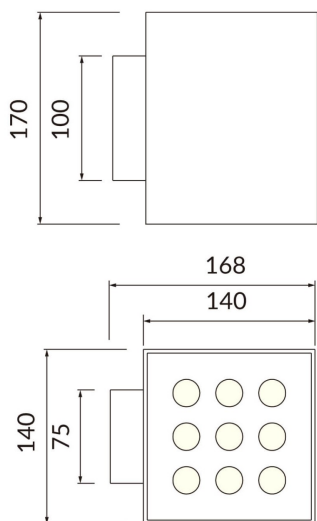

Cube

Lavov Wall fixture from the family Cube with a power of 8W and an optics 40+40 degrees . CCT 3000K. With a total lumen output of 800 lm and a luminous efficiency of 100lm/W. ON-OFF driver. Made in die cast aluminum and finished in black color. IP65 degree of protection.

Item code 86.OW11.4321.02

Product type Indoor

Category Wall Fixtures & Reading lights

Family Cube

Pictograms

Scheme

Product

Real power (W) 2X20

Real luminous flux (Lm) 4000

Luminous efficiency (Lm/W) 109.25

Beam angle (°) 40+40

Life time (h) 50000h L70B10

IP 65

Colour black

Control gear included yes

Control gear ON-OFF