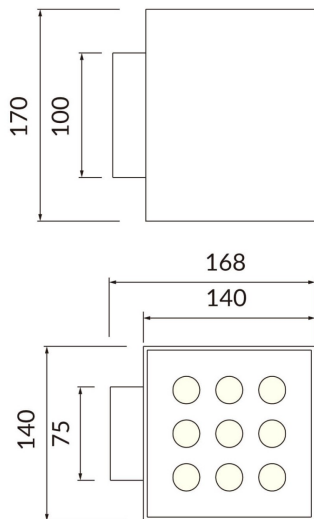

Cube

Lavov Wall fixture from the family Cube with a power of 8W and an optics 40+40 degrees . CCT 3000K. With a total lumen output of 800 lm and a luminous efficiency of 100lm/W. ON-OFF driver. Made in die cast aluminum and finished in grey color. IP65 degree of protection.

Item code	86.OW11.4321.03
Product type	Outdoor
Category	Wall Light
Family	Cube
Pictograms	

Scheme

Product

Real power (W)	2X20
Real luminous flux (Lm)	4000
Luminous efficiency (Lm/W)	109.25
Beam angle (°)	40+40
Life time (h)	50000h L70B10
IP	65
Colour	grey
Control gear included	yes
Control gear	ON-OFF
Light source	LED
Type of LED	SAMSUNG 351C CHIPS
Colour temperature (K)	3000
IK	IK08