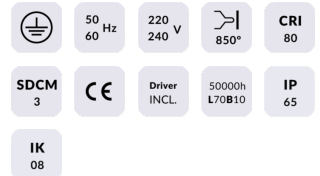

Cube

Lavov Wall fixture from the family Cube with a power of 8W and an optics 40+40 degrees . CCT 3000K. With a total lumen output of 800 lm and a luminous efficiency of 100lm/W. ON-OFF driver. Made in die cast aluminum and finished in grey color. IP65 degree of protection.

Item code	86.OW11.4321.03

Product type	Outdoor

Category	Wall Light

Family	Cube

Pictograms

Scheme

Product

Real power (W)	2X20

Real luminous flux (Lm)	4000

Luminous efficiency (Lm/W)	109.25

Beam angle (°)	40+40

Life time (h)	50000h L70B10

IP	65

Colour	grey

Control gear included	yes

Control gear	ON-OFF

Light source	LED

Type of LED	SAMSUNG 351C CHIPS

Colour temperature (K)	3000

IK	IK08