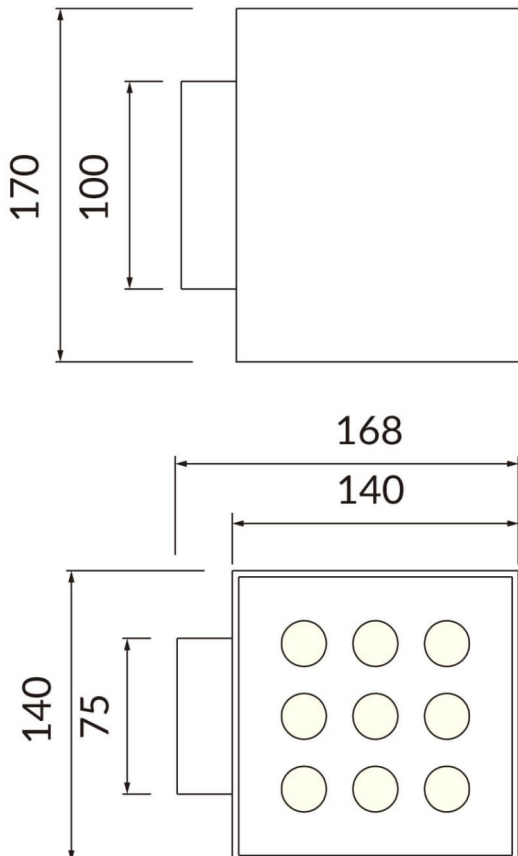

### Cube

Lavov Wall fixture from the family Cube with a power of 8W and an optics 40+40 degrees . CCT 3000K. With a total lumen output of 800 lm and a luminous efficiency of 100lm/W. ON-OFF driver. Made in die cast aluminum and finished in grey color. IP65 degree of protection.

### Scheme

<b>Item code</b>	<b>86.OW11.4321.03</b>
<b>Product type</b>	<b>Indoor</b>
<b>Category</b>	<b>Wall Fixtures &amp; Reading lights</b>
<b>Family</b>	<b>Cube</b>
<b>Pictograms</b>	

<b>Product</b>	
<b>Real power (W)</b>	<b>2X20</b>
<b>Real luminous flux (Lm)</b>	<b>4000</b>
<b>Luminous efficiency (Lm/W)</b>	<b>109.25</b>
<b>Beam angle (°)</b>	<b>40+40</b>
<b>Life time (h)</b>	<b>50000h L70B10</b>
<b>IP</b>	<b>65</b>
<b>Colour</b>	<b>grey</b>
<b>Control gear included</b>	<b>yes</b>
<b>Control gear</b>	<b>ON-OFF</b>
<b>Light source</b>	<b>LED</b>
<b>Type of LED</b>	<b>SAMSUNG 351C CHIPS</b>
<b>Colour temperature (K)</b>	<b>3000</b>
<b>IK</b>	<b>IK08</b>