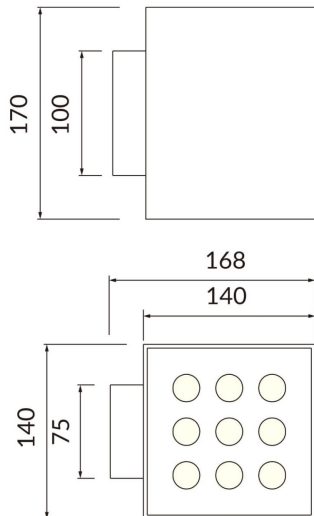

### Cube

Lavov Wall fixture from the family Cube with a power of 8W and an optics 40+40 degrees . CCT 3000K. With a total lumen output of 800 lm and a luminous efficiency of 100lm/W. ON-OFF driver. Made in die cast aluminum and finished in grey color. IP65 degree of protection.

<b>Item code</b>	<b>86.OW11.4321.03</b>
------------------	------------------------

<b>Product type</b>	<b>Outdoor</b>
---------------------	----------------

<b>Category</b>	<b>Wall Light</b>
-----------------	-------------------

### Product

<b>Real power (W)</b>	<b>2X20</b>
-----------------------	-------------

<b>Real luminous flux (Lm)</b>	<b>4000</b>
--------------------------------	-------------

<b>Luminous efficiency (Lm/W)</b>	<b>109.25</b>
-----------------------------------	---------------