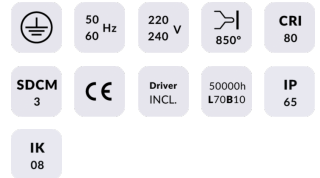

Cube

Lavov Wall fixture from the family Cube with a power of 8W and an optics 40+40 degrees . CCT 3000K. With a total lumen output of 800 lm and a luminous efficiency of 100lm/W. ON-OFF driver. Made in die cast aluminum and finished in grey color. IP65 degree of protection.

Pictograms

Scheme

Product

Real power (W)	2X20
-----------------------	-------------

Real luminous flux (Lm)	4000
--------------------------------	-------------

Luminous efficiency (Lm/W)	109.25
-----------------------------------	---------------

Beam angle (°)	40+40
-----------------------	--------------

Life time (h)	50000h L70B10
----------------------	----------------------

IP	65
-----------	-----------

Colour	grey
---------------	-------------