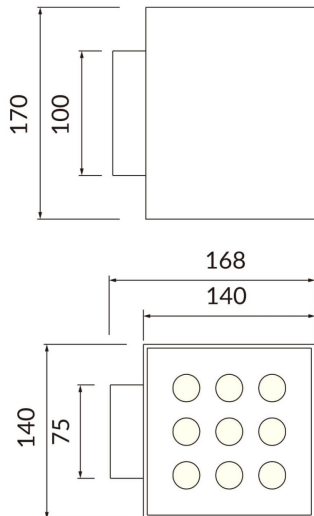

Cube

Lavov Wall fixture from the family Cube with a power of 8W and an optics 40+40 degrees . CCT 3000K. With a total lumen output of 800 lm and a luminous efficiency of 100lm/W. ON-OFF driver. Made in die cast aluminum and finished in grey color. IP65 degree of protection.

Item code	86.OW11.4321.03
------------------	------------------------

Product type	Outdoor
---------------------	----------------

Category	Wall Light
-----------------	-------------------

Family	Cube
---------------	-------------

Pictograms

Scheme

Product

Real power (W)	2X20
-----------------------	-------------

Real luminous flux (Lm)	4000
--------------------------------	-------------

Luminous efficiency (Lm/W)	109.25
-----------------------------------	---------------