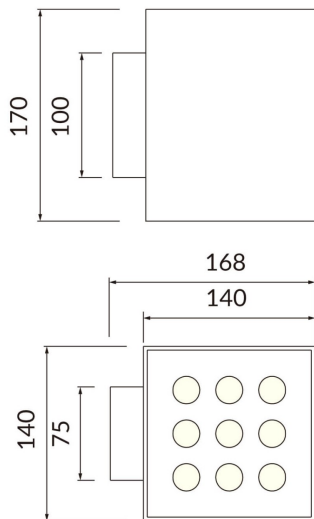

### Cube

Lavov Wall fixture from the family Cube with a power of 8W and an optics 40+40 degrees . CCT 3000K. With a total lumen output of 800 lm and a luminous efficiency of 100lm/W. ON-OFF driver. Made in die cast aluminum and finished in grey color. IP65 degree of protection.

<b>Item code</b>	<b>86.OW11.4321.03</b>
<b>Product type</b>	<b>Outdoor</b>
<b>Category</b>	<b>Wall Light</b>
<b>Family</b>	<b>Cube</b>
<b>Pictograms</b>	

### Product

<b>Real power (W)</b>	<b>2X20</b>
<b>Real luminous flux (Lm)</b>	<b>4000</b>
<b>Luminous efficiency (Lm/W)</b>	<b>109.25</b>
<b>Beam angle (°)</b>	<b>40+40</b>
<b>Life time (h)</b>	<b>50000h L70B10</b>
<b>IP</b>	<b>65</b>
<b>Colour</b>	<b>grey</b>
<b>Control gear included</b>	<b>yes</b>
<b>Control gear</b>	<b>ON-OFF</b>
<b>Light source</b>	<b>LED</b>
<b>Type of LED</b>	<b>SAMSUNG 351C CHIPS</b>
<b>Colour temperature (K)</b>	<b>3000</b>
<b>IK</b>	<b>IK08</b>