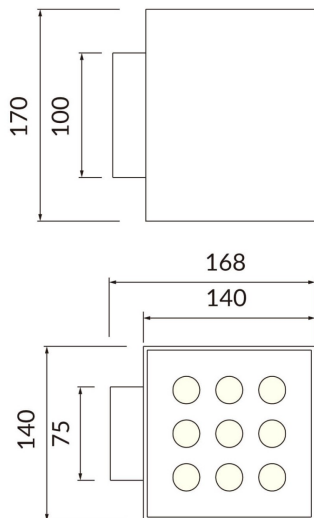

Cube

Lavov Wall fixture from the family Cube with a power of 8W and an optics 40+40 degrees . CCT 3000K. With a total lumen output of 800 lm and a luminous efficiency of 100lm/W. ON-OFF driver. Made in die cast aluminum and finished in grey color. IP65 degree of protection.

Item code	86.OW11.4321.03
Product type	Indoor
Category	Wall Fixtures & Reading lights
Family	Cube
Pictograms	

Scheme

Product	
Real power (W)	2X20
Real luminous flux (Lm)	4000
Luminous efficiency (Lm/W)	109.25
Beam angle (°)	40+40
Life time (h)	50000h L70B10
IP	65
Colour	grey
Control gear included	yes
Control gear	ON-OFF
Light source	LED
Type of LED	SAMSUNG 351C CHIPS
Colour temperature (K)	3000
IK	IK08