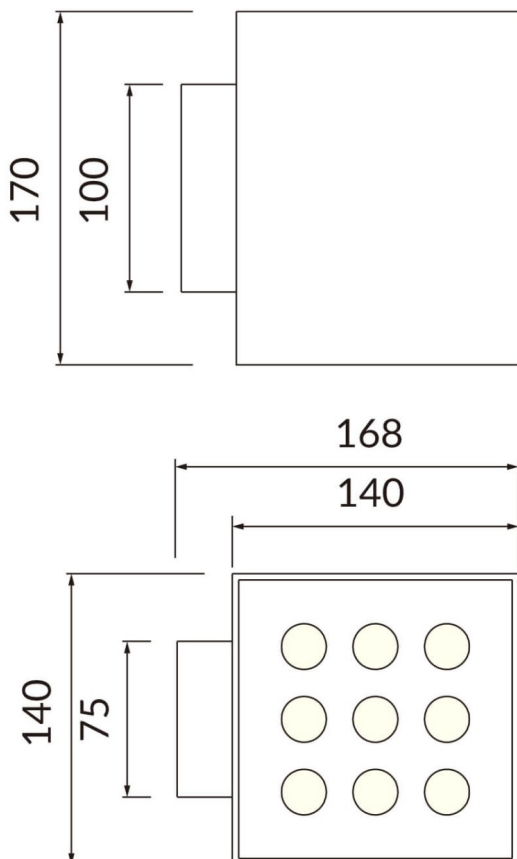

Cube

Lavov Wall fixture from the family Cube with a power of 8W and an optics 40+40 degrees . CCT 3000K. With a total lumen output of 800 lm and a luminous efficiency of 100lm/W. ON-OFF driver. Made in die cast aluminum and finished in grey color. IP65 degree of protection.

Scheme

Item code	86.OW11.4321.03
Product type	Indoor
Category	Wall Fixtures & Reading lights
Family	Cube
Pictograms	

Product	
Real power (W)	2X20
Real luminous flux (Lm)	4000
Luminous efficiency (Lm/W)	109.25
Beam angle (º)	40+40
Life time (h)	50000h L70B10
IP	65
Colour	grey
Control gear included	yes
Control gear	ON-OFF
Light source	LED
Type of LED	SAMSUNG 351C CHIPS
Colour temperature (K)	3000
IK	IK08