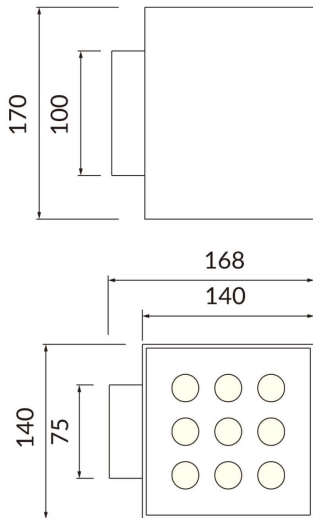

Cube

Lavov Wall fixture from the family Cube with a power of 8W and an optics 40+40 degrees . CCT 3000K. With a total lumen output of 800 lm and a luminous efficiency of 100lm/W. ON-OFF driver. Made in die cast aluminum and finished in grey color. IP65 degree of protection.

Item code	86.OW11.4321.03
Product type	Indoor
Category	Wall Fixtures & Reading lights
Family	Cube

Pictograms

Scheme

Product

Real power (W)	2X20
Real luminous flux (Lm)	4000
Luminous efficiency (Lm/W)	109.25
Beam angle (°)	40+40
Life time (h)	50000h L70B10
IP	65
Colour	grey
Control gear included	yes
Control gear	ON-OFF
Light source	LED
Type of LED	SAMSUNG 351C CHIPS
Colour temperature (K)	3000
IK	IK08