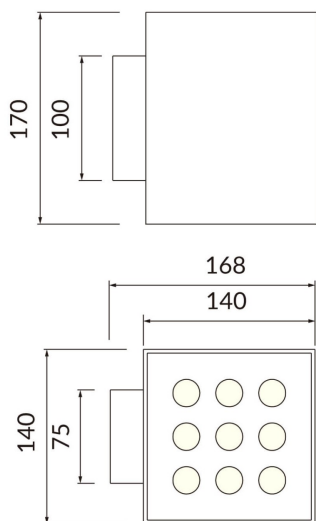

**Cube**

Lavov Wall fixture from the family Cube with a power of 8W and an optics 40+40 degrees . CCT 3000K. With a total lumen output of 800 lm and a luminous efficiency of 100lm/W. ON-OFF driver. Made in die cast aluminum and finished in grey color. IP65 degree of protection.

<b>Item code</b>	<b>86.OW11.4321.03</b>
<b>Product type</b>	<b>Indoor</b>
<b>Category</b>	<b>Wall Fixtures &amp; Reading lights</b>
<b>Family</b>	<b>Cube</b>

**Pictograms**

**Scheme**

<b>Product</b>	
<b>Real power (W)</b>	<b>2X20</b>
<b>Real luminous flux (Lm)</b>	<b>4000</b>
<b>Luminous efficiency (Lm/W)</b>	<b>109.25</b>
<b>Beam angle (°)</b>	<b>40+40</b>
<b>Life time (h)</b>	<b>50000h L70B10</b>
<b>IP</b>	<b>65</b>
<b>Colour</b>	<b>grey</b>
<b>Control gear included</b>	<b>yes</b>
<b>Control gear</b>	<b>ON-OFF</b>
<b>Light source</b>	<b>LED</b>
<b>Type of LED</b>	<b>SAMSUNG 351C CHIPS</b>
<b>Colour temperature (K)</b>	<b>3000</b>
<b>IK</b>	<b>IK08</b>