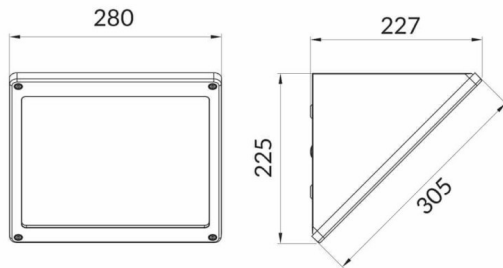

### Triangle

Lavov wal light from the family Triangle with a power of 25W. with a real lumen output of 2210lm and an efficiency of 88,4lm/W. Made in die cast aluminium and finished in black color.ON-OFF driver.

### Photometry

<b>Item code</b>	<b>86.OW12.1301.02</b>
<b>Product type</b>	<b>Outdoor</b>
<b>Category</b>	<b>Wall Light</b>
<b>Family</b>	<b>Triangle</b>
<b>Pictograms</b>	

<b>Product</b>	
<b>Real power (W)</b>	<b>25</b>
<b>Real luminous flux (Lm)</b>	<b>2210</b>
<b>Luminous efficiency (Lm/W)</b>	<b>88.4</b>
<b>Beam angle (&amp;ordm;)</b>	<b>113</b>
<b>Life time (h)</b>	<b>50000h L70B10</b>
<b>IP</b>	<b>65</b>
<b>Colour</b>	<b>black</b>
<b>Energy efficiency class</b>	<b>Class I</b>
<b>Chip Brand</b>	<b>OSRAM</b>
<b>Control gear included</b>	<b>yes</b>
<b>Control gear</b>	<b>ON-OFF</b>
<b>Light source</b>	<b>LED</b>
<b>Type of LED</b>	<b>OSRAM2835</b>
<b>Nominal power (W)</b>	<b>25W</b>
<b>Nominal luminous flux (Lm)</b>	<b>88.4LM/W</b>
<b>Colour temperature (K)</b>	<b>3000K-6000K</b>
<b>Colour consistency (SDCM)</b>	<b>SDCM&lt;3</b>
<b>CRI</b>	<b>80</b>
<b>IK</b>	<b>IK08</b>