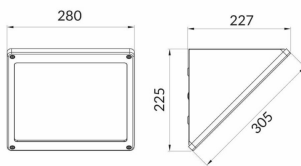

Triangle

Lavov wal light from the family Triangle with a power of 25W. with a real lumen output of 2210lm and an efficiency of 88,4lm/W. Made in die cast aluminium and finished in black color.ON-OFF driver.

Item code	86.OW12.1301.02
Product type	Outdoor
Category	Wall Light
Family	Triangle

Pictograms

Scheme

Product

Real power (W)	25
Real luminous flux (Lm)	2210
Luminous efficiency (Lm/W)	88.4
Beam angle (°)	113
Life time (h)	50000h L70B10
IP	65
Colour	black
Chip Brand	OSRAM
Control gear included	yes
Control gear	ON-OFF
Light source	LED
Type of LED	OSRAM2835
IK	IK08