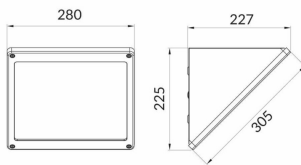

Triangle

Lavov wal light from the family Triangle with a power of 25W. with a real lumen output of 2210lm and an efficiency of 88,4lm/W. Made in die cast aluminium and finished in black color.ON-OFF driver.

Item code	86.OW12.1301.02
Product type	Outdoor
Category	Wall Light
Family	Triangle

Pictograms

Scheme

Product

Real power (W)	25
Real luminous flux (Lm)	2210
Luminous efficiency (Lm/W)	88.4
Beam angle (°)	113
Life time (h)	50000h L70B10
IP	65
Colour	black
Chip Brand	OSRAM
Control gear included	yes
Control gear	ON-OFF
Light source	LED
Type of LED	OSRAM2835
IK	IK08