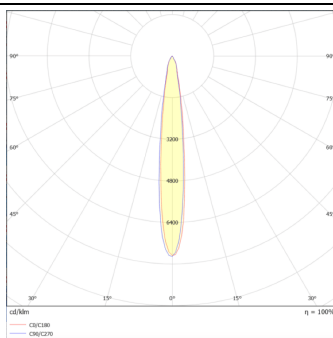

Down S

Lavov wall light from the family Down S with a power of 9W and a 15° beam angle. Dimensions 92x92mm and 141mm height. With a real lumen output of 765LM. Made in Die cast aluminium body and tempered glass front cover. Finished in grey color. On-Off driver.

Item code 86.OW14.1311.03

Product type Outdoor

Category Wall Light

Family Down S

Pictograms

Scheme

Photometry

Product

Real power (W) 9

Real luminous flux (Lm) 765

Luminous efficiency (Lm/W) 85

Beam angle (°) 15°

IP IP65

Electrical class insulation Clas I

Colour grey

Control gear included Yes