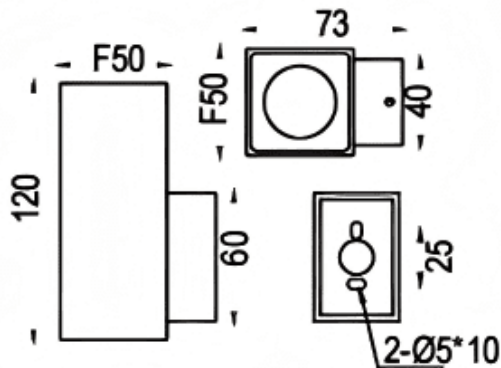

Down S

Lavov wall fixture from the family Down S with a power of 4.5W and a 15 degrees beam angle. Finished in grey colour. Dimensions 50X73X120mm.. With a total lumen output of 457lm and a luminous efficiency of 81.5lm/W. CCT 3000K. Driver On-Off. Made in Die cast aluminium body and tempered glass front cover.
 .IP65. IK08

Dimensions

Product dimensions (mm) 50X73X120mm

Scheme

Photometry

Item code	86.OW14.1311.03
Product type	Outdoor
Category	Wall Light
Family	Down S
Pictograms	

Product	
Real power (W)	4.5
Real luminous flux (Lm)	457
Luminous efficiency (Lm/W)	81.5
Beam angle (°)	15
Life time (h)	50000h L70B10
IP	IP65
Electrical class insulation	Clas I
Colour	grey
Control gear included	Yes
Control gear	On-Off
Power Factor	>0,9
Flicker Free	Yes
Light source	LED
Type of LED	COB
Colour temperature (K)	3000
Colour consistency (SDCM)	5SDCM
CRI	80
IK	IK08