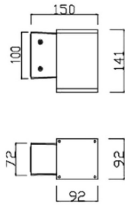

Down S

Lavov wall light from the family Down S with a power of 9W and a 15o beam angle. Dimensions 92x92mm and 141mm height. With a real lumen output of 765LM. Made in Die cast aluminium body and tempered glass front cover. Finished in grey color. On-Off driver.

Item code 86.OW14.1311.03

Product type Outdoor

Category Wall Light

Family Down S

Pictograms

Scheme

Photometry

Product

Real power (W) 9

Real luminous flux (Lm) 765

Luminous efficiency (Lm/W) 85

Beam angle (°) 15o

IP IP65

Electrical class insulation Clas I

Colour grey

Control gear included Yes