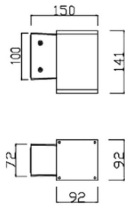

Down S

Lavov wall light from the family Down S with a power of 9W and a 15° beam angle. Dimensions 92x92mm and 141mm height. With a real lumen output of 765LM. Made in Die cast aluminium body and tempered glass front cover. Finished in grey color. On-Off driver.

Item code 86.OW14.1311.03

Product type Outdoor

Category Wall Light

Family Down S

Pictograms

Scheme

Photometry

Product

Real power (W) 9

Real luminous flux (Lm) 765

Luminous efficiency (Lm/W) 85

Beam angle (°) 15°

IP IP65

Electrical class insulation Clas I

Colour grey

Control gear included Yes