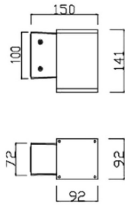

Down S

Lavov wall light from the family Down S with a power of 9W and a 15o beam angle. Dimensions 92x92mm and 141mm height. With a real lumen output of 765LM. Made in Die cast aluminium body and tempered glass front cover. Finished in grey color. On-Off driver.

Item code	86.OW14.1311.03
Product type	Outdoor
Category	Wall Light
Family	Down S
Pictograms	

Scheme

Photometry

Product

Real power (W)	9
Real luminous flux (Lm)	765
Luminous efficiency (Lm/W)	85
Beam angle (°)	15o
IP	IP65
Electrical class insulation	Clas I
Colour	grey
Control gear included	Yes
Control gear	On-Off
Power Factor	>0,9
Flicker Free	Yes
Light source	LED
Type of LED	COB
Colour temperature (K)	3000K
Colour consistency (SDCM)	<5SDCM
CRI	80
IK	IK08