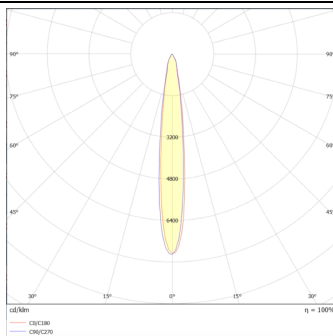

Down S

Lavov wall light from the family Down S with a power of 9W and a 15o beam angle. Dimensions 92x92mm and 141mm height. With a real lumen output of 765LM. Made in Die cast aluminium body and tempered glass front cover. Finished in grey color. On-Off driver.

Item code	86.OW14.1311.03
Product type	Outdoor
Category	Wall Light
Family	Down S
Pictograms	

Scheme

Photometry

Product

Real power (W)	9
Real luminous flux (Lm)	765
Luminous efficiency (Lm/W)	85
Beam angle (°)	15o
IP	IP65
Electrical class insulation	Clas I
Colour	grey
Control gear included	Yes
Control gear	On-Off
Power Factor	>0,9
Flicker Free	Yes
Light source	LED
Type of LED	COB
Colour temperature (K)	3000K
Colour consistency (SDCM)	<5SDCM
CRI	80
IK	IK08