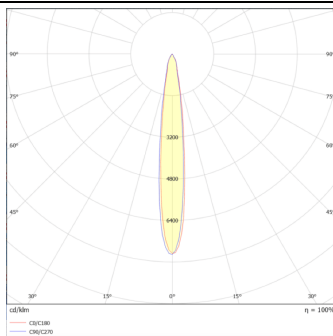

Down S

Lavov wall light from the family Down S with a power of 9W and a 15o beam angle. Dimensions 92x92mm and 141mm height. With a real lumen output of 765LM. Made in Die cast aluminium body and tempered glass front cover. Finished in grey color. On-Off driver.

Item code 86.OW14.1311.03

Product type Outdoor

Category Wall Light

Family Down S

Pictograms

Scheme

Photometry

Product

Real power (W) 9

Real luminous flux (Lm) 765

Luminous efficiency (Lm/W) 85

Beam angle (°) 15o

IP IP65

Electrical class insulation Clas I

Colour grey

Control gear included Yes