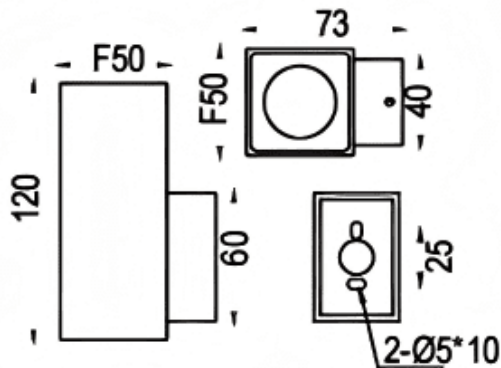

Down S

Lavov wall fixture from the family Down S with a power of 4.5W and a 15 degrees beam angle. Finished in grey colour. Dimensions 50X73X120mm.. With a total lumen output of 457lm and a luminous efficiency of 81.5lm/W. CCT 3000K. Driver On-Off. Made in Die cast aluminium body and tempered glass front cover. .IP65. IK08

Dimensions

Product dimensions (mm) 50X73X120mm

Scheme

Photometry

Item code	86.OW14.1311.03
Product type	Outdoor
Category	Wall Light
Family	Down S
Pictograms	

Product	
Real power (W)	4.5
Real luminous flux (Lm)	457
Luminous efficiency (Lm/W)	81.5
Beam angle (°)	15
Life time (h)	50000h L70B10
IP	IP65
Electrical class insulation	Clas I
Colour	grey
Control gear included	Yes
Control gear	On-Off
Power Factor	>0,9
Flicker Free	Yes
Light source	LED
Type of LED	COB
Colour temperature (K)	3000
Colour consistency (SDCM)	5SDCM
CRI	80
IK	IK08