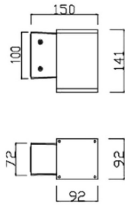

Down S

Lavov wall light from the family Down S with a power of 9W and a 36° beam angle. Dimensions 92x92mm and 141mm height. With a real lumen output of 765LM. Made in Die cast aluminium body and tempered glass front cover. Finished in grey color. On-Off driver.

Item code	86.OW14.1321.03
Product type	Outdoor
Category	Wall Light
Family	Down S
Pictograms	

Scheme

Product

Real power (W)	9
Real luminous flux (Lm)	765
Luminous efficiency (Lm/W)	85
Beam angle (°)	36°
IP	IP65
Electrical class insulation	Clas I
Colour	grey
Control gear included	Yes
Control gear	On-Off
Power Factor	>0,9
Flicker Free	Yes
Light source	LED
Type of LED	COB
Colour temperature (K)	3000K
Colour consistency (SDCM)	<5SDCM
CRI	80
IK	IK08