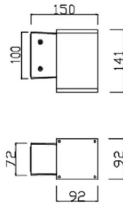

Down S

Lavov wall light from the family Down S with a power of 9W and a 36° beam angle. Dimensions 92x92mm and 141mm height. With a real lumen output of 765LM. Made in Die cast aluminium body and tempered glass front cover. Finished in grey color. On-Off driver.

Item code	86.OW14.1321.03
Product type	Outdoor
Category	Wall Light
Family	Down S
Pictograms	

Scheme

Product

Real power (W)	9
Real luminous flux (Lm)	765
Luminous efficiency (Lm/W)	85
Beam angle (°)	36°
IP	IP65
Electrical class insulation	Clas I
Colour	grey
Control gear included	Yes
Control gear	On-Off
Power Factor	>0,9
Flicker Free	Yes
Light source	LED
Type of LED	COB
Colour temperature (K)	3000K
Colour consistency (SDCM)	<5SDCM
CRI	80
IK	IK08