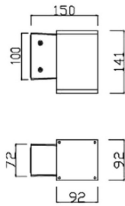

Down S

Lavov wall light from the family Down S with a power of 9W and a 36° beam angle. Dimensions 92x92mm and 141mm height. With a real lumen output of 765LM. Made in Die cast aluminium body and tempered glass front cover. Finished in grey color. On-Off driver.

Item code	86.OW14.1321.03
Product type	Outdoor
Category	Wall Light
Family	Down S
Pictograms	

Scheme

Product

Real power (W)	9
Real luminous flux (Lm)	765
Luminous efficiency (Lm/W)	85
Beam angle (°)	36°
IP	IP65
Electrical class insulation	Clas I
Colour	grey
Control gear included	Yes
Control gear	On-Off
Power Factor	>0,9
Flicker Free	Yes
Light source	LED
Type of LED	COB
Colour temperature (K)	3000K
Colour consistency (SDCM)	<5SDCM
CRI	80
IK	IK08