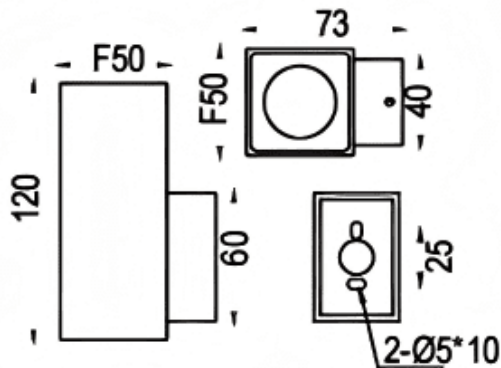

### Down S

Lavov wall fixture from the family Down S with a power of 4.5W and a 24 degrees beam angle. Finished in grey colour. Dimensions 50X73X120mm.. With a total lumen output of 457lm and a luminous efficiency of 81.5lm/W. CCT 3000K. Driver On-Off. Made in Die cast aluminium body and tempered glass front cover. .IP65. IK08

### Dimensions

Product dimensions (mm) 50X73X120mm

### Photometry

Item code	86.OW14.1321.03
Product type	Outdoor
Category	Wall Light
Family	Down S
Pictograms	

Product	
Real power (W)	4.5
Real luminous flux (Lm)	457
Luminous efficiency (Lm/W)	81.5
Beam angle (°)	24
Life time (h)	50000h L70B10
IP	IP65
Electrical class insulation	Clas I
Colour	grey
Control gear included	Yes
Control gear	On-Off
Power Factor	>0,9
Flicker Free	Yes
Light source	LED
Type of LED	COB
Colour temperature (K)	3000
Colour consistency (SDCM)	5SDCM
CRI	80
IK	IK08