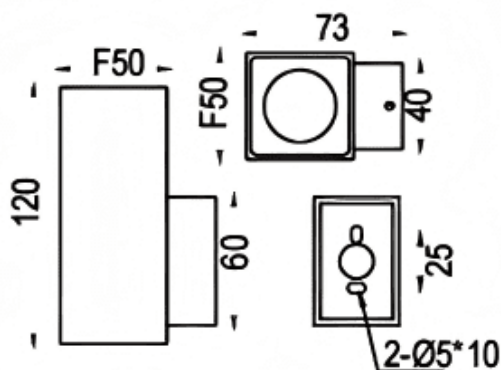

### Down S

Lavov wall fixture from the family Down S with a power of 4.5W and a 24 degrees beam angle. Finished in grey colour. Dimensions 50X73X120mm.. With a total lumen output of 457lm and a luminous efficiency of 81.5lm/W. CCT 3000K. Driver On-Off. Made in Die cast aluminium body and tempered glass front cover. .IP65. IK08

### Dimensions

Product dimensions (mm) 50X73X120mm

### Photometry

Item code	86.OW14.1321.03
Product type	Outdoor
Category	Wall Light
Family	Down S
Pictograms	

Product	
Real power (W)	4.5
Real luminous flux (Lm)	457
Luminous efficiency (Lm/W)	81.5
Beam angle (°)	24
Life time (h)	50000h L70B10
IP	IP65
Electrical class insulation	Clas I
Colour	grey
Control gear included	Yes
Control gear	On-Off
Power Factor	>0,9
Flicker Free	Yes
Light source	LED
Type of LED	COB
Colour temperature (K)	3000
Colour consistency (SDCM)	<5SDCM
CRI	80
IK	IK08