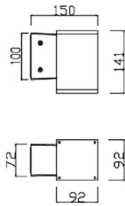

Down S

Lavov wall light from the family Down S with a power of 9W and a 60° beam angle. Dimensions 92x92mm and 141mm height. With a real lumen output of 765LM. Made in Die cast aluminium body and tempered glass front cover. Finished in grey color. On-Off driver.

Pictograms	    
	    

Scheme

Product

Real power (W)	9
-----------------------	----------

Real luminous flux (Lm)	765
--------------------------------	------------

Luminous efficiency (Lm/W)	85
-----------------------------------	-----------