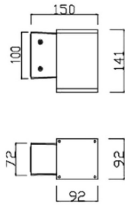

Down S

Lavov wall light from the family Down S with a power of 9W and a 60° beam angle. Dimensions 92x92mm and 141mm height. With a real lumen output of 765LM. Made in Die cast aluminium body and tempered glass front cover. Finished in grey color. On-Off driver.

Pictograms

Scheme

Product

Real power (W)	9
-----------------------	----------

Real luminous flux (Lm)	765
--------------------------------	------------

Luminous efficiency (Lm/W)	85
-----------------------------------	-----------