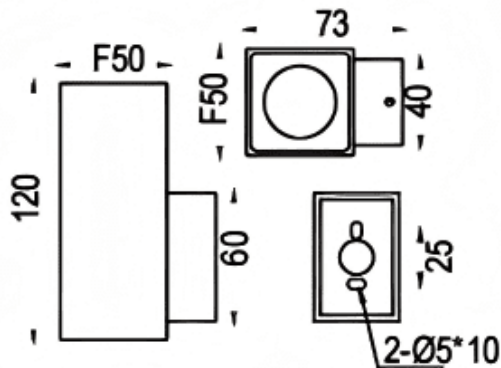

### Down S

Lavov wall fixture from the family Down S with a power of 4.5W and a 45 degrees beam angle. Finished in grey colour. Dimensions 50X73X120mm.. With a total lumen output of 457lm and a luminous efficiency of 81.5lm/W. CCT 3000K. Driver On-Off. Made in Die cast aluminium body and tempered glass front cover. .IP65. IK08

### Dimensions

Product dimensions (mm) 50X73X120mm

### Scheme

Item code	86.OW14.1331.03
Product type	Outdoor
Category	Wall Light
Family	Down S
Pictograms	

Product	
Real power (W)	4.5
Real luminous flux (Lm)	457
Luminous efficiency (Lm/W)	81.5
Beam angle (°)	45
Life time (h)	50000h L70B10
IP	IP65
Electrical class insulation	Clas I
Colour	grey
Control gear included	Yes
Control gear	On-Off
Power Factor	>0,9
Flicker Free	Yes
Light source	LED
Type of LED	COB
Colour temperature (K)	3000
Colour consistency (SDCM)	5SDCM
CRI	80
IK	IK08