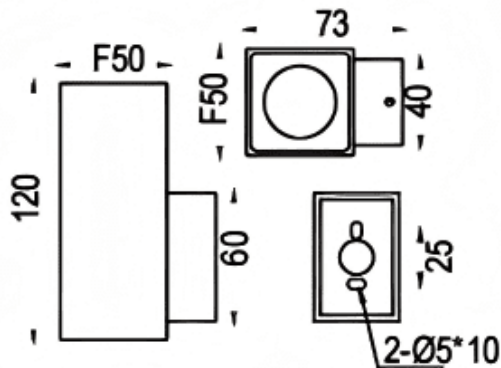

### Down S

Lavov wall fixture from the family Down S with a power of 4.5W and a 45 degrees beam angle. Finished in grey colour. Dimensions 50X73X120mm.. With a total lumen output of 457lm and a luminous efficiency of 81.5lm/W. CCT 3000K. Driver On-Off. Made in Die cast aluminium body and tempered glass front cover. .IP65. IK08

#### Dimensions

Product dimensions (mm) 50X73X120mm

#### Scheme

Item code	86.OW14.1331.03
Product type	Outdoor
Category	Wall Light
Family	Down S
Pictograms	

Product	
Real power (W)	4.5
Real luminous flux (Lm)	457
Luminous efficiency (Lm/W)	81.5
Beam angle (°)	45
Life time (h)	50000h L70B10
IP	IP65
Electrical class insulation	Clas I
Colour	grey
Control gear included	Yes
Control gear	On-Off
Power Factor	>0,9
Flicker Free	Yes
Light source	LED
Type of LED	COB
Colour temperature (K)	3000
Colour consistency (SDCM)	5SDCM
CRI	80
IK	IK08