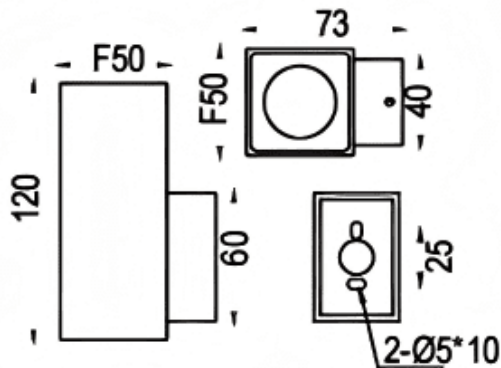

### Down S

Lavov wall fixture from the family Down S with a power of 4.5W and a 60 degrees beam angle. Finished in grey colour. Dimensions 50X73X120mm.. With a total lumen output of 457lm and a luminous efficiency of 81.5lm/W. CCT 3000K. Driver On-Off. Made in Die cast aluminium body and tempered glass front cover. .IP65. IK08

#### Dimensions

Product dimensions (mm) 50X73X120mm

#### Scheme

Item code	86.OW14.1341.03
Product type	Outdoor
Category	Wall Light
Family	Down S
Pictograms	

Product	
Real power (W)	4.5
Real luminous flux (Lm)	457
Luminous efficiency (Lm/W)	81.5
Beam angle (°)	60
Life time (h)	50000h L70B10
IP	IP65
Electrical class insulation	Clas I
Colour	grey
Control gear included	Yes
Control gear	On-Off
Power Factor	>0,9
Flicker Free	Yes
Light source	LED
Type of LED	COB
Colour temperature (K)	3000
Colour consistency (SDCM)	5SDCM
CRI	80
IK	IK08