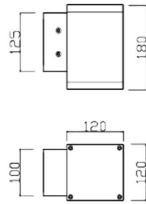

Down S

Lavov wall light from the family Down S with a power of 15W and a 15o beam angle. Dimensions 120x120mm and 180mm height. With a real lumen output of 1275LM. Made in Die cast aluminium body and tempered glass front cover. Finished in grey color. On-Off driver.

Item code	86.OW14.2311.03
Product type	Outdoor
Category	Wall Light
Family	Down S
Pictograms	

Scheme

Product	
Real power (W)	15
Real luminous flux (Lm)	1275
Luminous efficiency (Lm/W)	85
Beam angle (°)	15o
IP	IP65
Electrical class insulation	Clas I
Colour	grey
Control gear included	Yes
Control gear	On-Off
Power Factor	>0,9
Flicker Free	Yes
Light source	LED
Type of LED	COB
Colour temperature (K)	3000K
Colour consistency (SDCM)	<5SDCM
CRI	80
IK	IK08