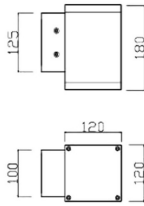

Down S

Lavov wall light from the family Down S with a power of 15W and a 15° beam angle. Dimensions 120x120mm and 180mm height. With a real lumen output of 1275LM. Made in Die cast aluminium body and tempered glass front cover. Finished in grey color. On-Off driver.

Item code	86.OW14.2311.03
Product type	Outdoor
Category	Wall Light
Family	Down S
Pictograms	

Scheme

Product	
Real power (W)	15
Real luminous flux (Lm)	1275
Luminous efficiency (Lm/W)	85
Beam angle (°)	15°
IP	IP65
Electrical class insulation	Clas I
Colour	grey
Control gear included	Yes
Control gear	On-Off
Power Factor	>0,9
Flicker Free	Yes
Light source	LED
Type of LED	COB
Colour temperature (K)	3000K
Colour consistency (SDCM)	<5SDCM
CRI	80
IK	IK08