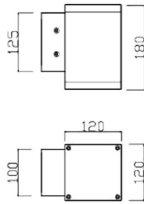

Scheme

Product

Real power (W)	15

Real luminous flux (Lm)	1275

Luminous efficiency (Lm/W)	85

Beam angle (°)	15°

IP	IP65

Electrical class insulation	Clas I

Colour	grey

Control gear included	Yes

Control gear	On-Off

Power Factor	>0,9

Flicker Free	Yes

Light source	LED

Type of LED	COB

Colour temperature (K)	3000K

Colour consistency (SDCM)	<5SDCM

CRI	80

IK	IK08