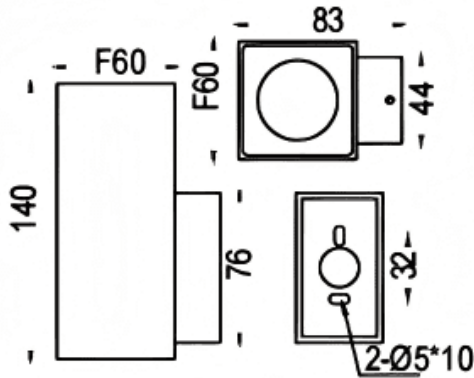

Down S

Lavov wall fixture from the family Down S with a power of 10W and a 15 degrees beam angle. Finished in grey colour. Dimensions 60x83x140mm.. With a total lumen output of 800lm and a luminous efficiency of 80lm/W. CCT 3000K. Driver On-Off. Made in Die cast aluminium body and tempered glass front cover. .IP65. IK08

Dimensions

Product dimensions (mm) 60x83x140mm

Scheme

Item code	86.OW14.2311.03
Product type	Outdoor
Category	Wall Light
Family	Down S
Pictograms	

Product	
Real power (W)	10
Real luminous flux (Lm)	800
Luminous efficiency (Lm/W)	80
Beam angle (°)	15
Life time (h)	50000h L70B10
IP	IP65
Electrical class insulation	Clas I
Colour	grey
Control gear included	Yes
Control gear	On-Off
Power Factor	>0,9
Flicker Free	Yes
Light source	LED
Type of LED	COB
Colour temperature (K)	3000
Colour consistency (SDCM)	5SDCM
CRI	80
IK	IK08