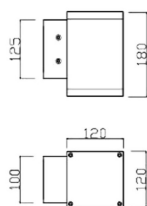

Down S

Lavov wall light from the family Down S with a power of 15W and a 36° beam angle. Dimensions 120x120mm and 180mm height. With a real lumen output of 1275LM. Made in Die cast aluminium body and tempered glass front cover. Finished in grey color. On-Off driver.

Pictograms

Scheme

Product

Real power (W)	15
-----------------------	-----------

Real luminous flux (Lm)	1275
--------------------------------	-------------

Luminous efficiency (Lm/W)	85
-----------------------------------	-----------