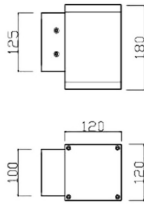

Down S

Lavov wall light from the family Down S with a power of 15W and a 36° beam angle. Dimensions 120x120mm and 180mm height. With a real lumen output of 1275LM. Made in Die cast aluminium body and tempered glass front cover. Finished in grey color. On-Off driver.

Item code	86.OW14.2321.03
Product type	Outdoor
Category	Wall Light
Family	Down S
Pictograms	

Scheme

Product	
Real power (W)	15
Real luminous flux (Lm)	1275
Luminous efficiency (Lm/W)	85
Beam angle (°)	36°
IP	IP65
Electrical class insulation	Clas I
Colour	grey
Control gear included	Yes
Control gear	On-Off
Power Factor	>0,9
Flicker Free	Yes
Light source	LED
Type of LED	COB
Colour temperature (K)	3000K
Colour consistency (SDCM)	<5SDCM
CRI	80
IK	IK08