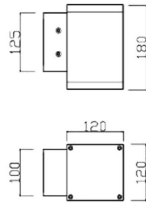

Down S

Lavov wall light from the family Down S with a power of 15W and a 36° beam angle. Dimensions 120x120mm and 180mm height. With a real lumen output of 1275LM. Made in Die cast aluminium body and tempered glass front cover. Finished in grey color. On-Off driver.

Item code	86.OW14.2321.03
Product type	Outdoor
Category	Wall Light
Family	Down S
Pictograms	

Scheme

Product	
Real power (W)	15
Real luminous flux (Lm)	1275
Luminous efficiency (Lm/W)	85
Beam angle (°)	36°
IP	IP65
Electrical class insulation	Clas I
Colour	grey
Control gear included	Yes
Control gear	On-Off
Power Factor	>0,9
Flicker Free	Yes
Light source	LED
Type of LED	COB
Colour temperature (K)	3000K
Colour consistency (SDCM)	<5SDCM
CRI	80
IK	IK08