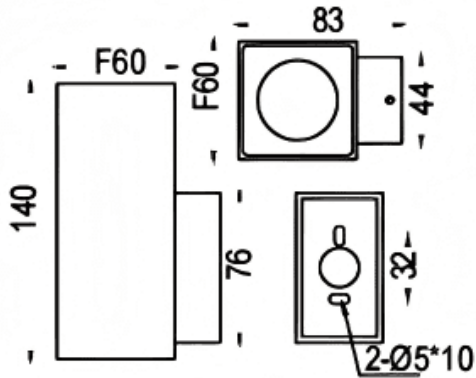

Down S

Lavov wall fixture from the family Down S with a power of 10W and a 24 degrees beam angle. Finished in grey colour. Dimensions 60x83x140mm.. With a total lumen output of 800lm and a luminous efficiency of 80lm/W. CCT 3000K. Driver On-Off. Made in Die cast aluminium body and tempered glass front cover. .IP65. IK08

Dimensions

Product dimensions (mm) 60x83x140mm

Scheme

Photometry

Item code	86.OW14.2321.03
Product type	Outdoor
Category	Wall Light
Family	Down S
Pictograms	

Product	
Real power (W)	10
Real luminous flux (Lm)	800
Luminous efficiency (Lm/W)	80
Beam angle (°)	24
Life time (h)	50000h L70B10
IP	IP65
Electrical class insulation	Clas I
Colour	grey
Control gear included	Yes
Control gear	On-Off
Power Factor	>0,9
Flicker Free	Yes
Light source	LED
Type of LED	COB
Colour temperature (K)	3000
Colour consistency (SDCM)	5SDCM
CRI	80
IK	IK08