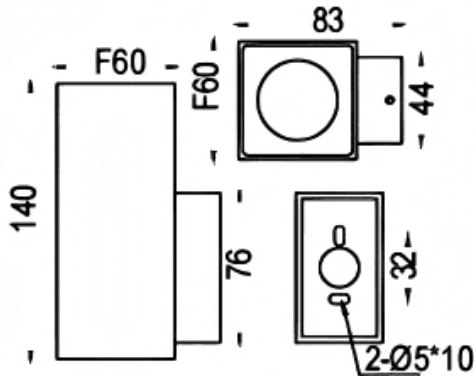

### Down S

Lavov wall fixture from the family Down S with a power of 10W and a 45 degrees beam angle. Finished in grey colour. Dimensions 60x83x140mm.. With a total lumen output of 800lm and a luminous efficiency of 80lm/W. CCT 3000K. Driver On-Off. Made in Die cast aluminium body and tempered glass front cover. .IP65. IK08

#### Dimensions

Product dimensions (mm) 60x83x140mm

#### Scheme

Item code	86.OW14.2331.03
Product type	Outdoor
Category	Wall Light
Family	Down S
Pictograms	

Product	
Real power (W)	10
Real luminous flux (Lm)	800
Luminous efficiency (Lm/W)	80
Beam angle (°)	45
Life time (h)	50000h L70B10
IP	IP65
Electrical class insulation	Clas I
Colour	grey
Control gear included	Yes
Control gear	On-Off
Power Factor	>0,9
Flicker Free	Yes
Light source	LED
Type of LED	COB
Colour temperature (K)	3000
Colour consistency (SDCM)	5SDCM
CRI	80
IK	IK08