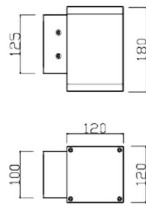

Down S

Lavov wall light from the family Down S with a power of 15W and a 60° beam angle. Dimensions 120x120mm and 180mm height. With a real lumen output of 1275LM. Made in Die cast aluminium body and tempered glass front cover. Finished in grey color. On-Off driver.

Pictograms

Scheme

Product

Real power (W)	15
-----------------------	-----------

Real luminous flux (Lm)	1275
--------------------------------	-------------

Luminous efficiency (Lm/W)	85
-----------------------------------	-----------