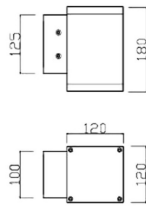

Down S

Lavov wall light from the family Down S with a power of 15W and a 60° beam angle. Dimensions 120x120mm and 180mm height. With a real lumen output of 1275LM. Made in Die cast aluminium body and tempered glass front cover. Finished in grey color. On-Off driver.

Item code	86.OW14.2331.03
Product type	Outdoor
Category	Wall Light
Family	Down S
Pictograms	

Scheme

Product	
Real power (W)	15
Real luminous flux (Lm)	1275
Luminous efficiency (Lm/W)	85
Beam angle (°)	60°
IP	IP65
Electrical class insulation	Clas I
Colour	grey
Control gear included	Yes
Control gear	On-Off
Power Factor	>0,9
Flicker Free	Yes
Light source	LED
Type of LED	COB
Colour temperature (K)	3000K
Colour consistency (SDCM)	<5SDCM
CRI	80
IK	IK08