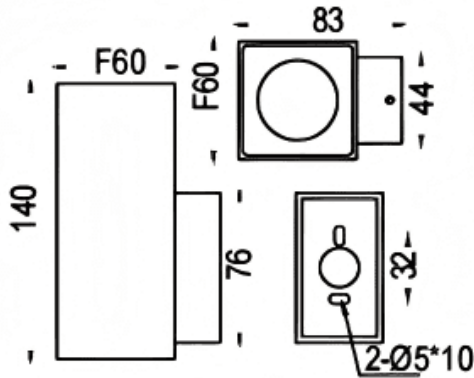

### Down S

Lavov wall fixture from the family Down S with a power of 10W and a 45 degrees beam angle. Finished in grey colour. Dimensions 60x83x140mm.. With a total lumen output of 800lm and a luminous efficiency of 80lm/W. CCT 3000K. Driver On-Off. Made in Die cast aluminium body and tempered glass front cover. .IP65. IK08

#### Dimensions

Product dimensions (mm) 60x83x140mm

#### Scheme

Item code	86.OW14.2331.03
Product type	Outdoor
Category	Wall Light
Family	Down S
Pictograms	

Product	
Real power (W)	10
Real luminous flux (Lm)	800
Luminous efficiency (Lm/W)	80
Beam angle (°)	45
Life time (h)	50000h L70B10
IP	IP65
Electrical class insulation	Clas I
Colour	grey
Control gear included	Yes
Control gear	On-Off
Power Factor	>0,9
Flicker Free	Yes
Light source	LED
Type of LED	COB
Colour temperature (K)	3000
Colour consistency (SDCM)	5SDCM
CRI	80
IK	IK08