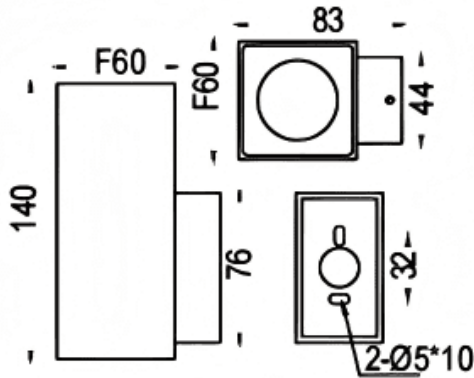

### Down S

Lavov wall fixture from the family Down S with a power of 10W and a 60 degrees beam angle. Finished in grey colour. Dimensions 60x83x140mm.. With a total lumen output of 800lm and a luminous efficiency of 80lm/W. CCT 3000K. Driver On-Off. Made in Die cast aluminium body and tempered glass front cover. .IP65. IK08

#### Dimensions

Product dimensions (mm) 60x83x140mm

#### Scheme

Item code	86.OW14.2341.03
Product type	Outdoor
Category	Wall Light
Family	Down S
Pictograms	

Product	
Real power (W)	10
Real luminous flux (Lm)	800
Luminous efficiency (Lm/W)	80
Beam angle (°)	60
Life time (h)	50000h L70B10
IP	IP65
Electrical class insulation	Clas I
Colour	grey
Control gear included	Yes
Control gear	On-Off
Power Factor	>0,9
Flicker Free	Yes
Light source	LED
Type of LED	COB
Colour temperature (K)	3000
Colour consistency (SDCM)	5SDCM
CRI	80
IK	IK08