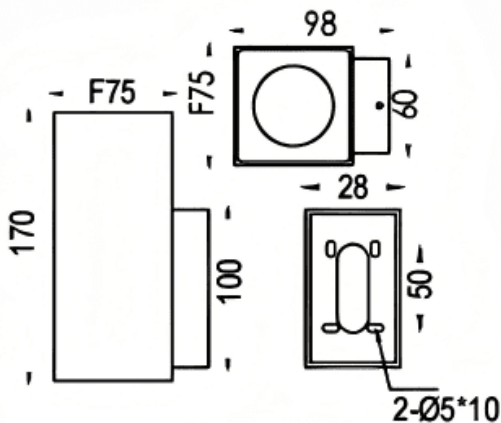

Down S

Lavov wall fixture from the family Down S with a power of 14.5W and a 15 degrees beam angle. Finished in grey colour. Dimensions 75x98x170mm.. With a total lumen output of 1300lm and a luminous efficiency of 89.65lm/W. CCT 3000K. Driver On-Off. Made in Die cast aluminium body and tempered glass front cover. .IP65. IK08

Dimensions

Product dimensions (mm) 75x98x170mm

Scheme

Item code	86.OW14.3311.03
Product type	Outdoor
Category	Wall Light
Family	Down S
Pictograms	

Product	
Real power (W)	14.5
Real luminous flux (Lm)	1300
Luminous efficiency (Lm/W)	89.65
Beam angle (°)	15
Life time (h)	50000h L70B10
IP	IP65
Electrical class insulation	Clas I
Colour	grey
Control gear included	Yes
Control gear	On-Off
Power Factor	>0,9
Flicker Free	Yes
Light source	LED
Type of LED	COB
Colour temperature (K)	3000
Colour consistency (SDCM)	5SDCM
CRI	80
IK	IK08