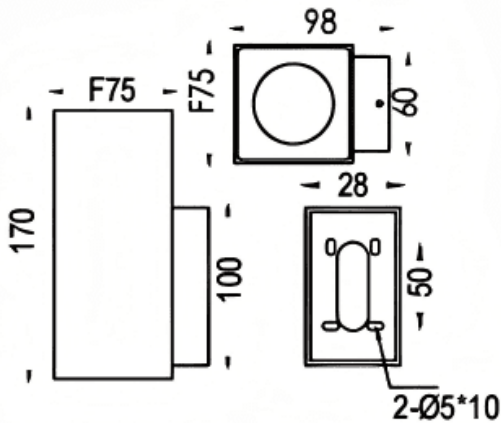

Down S

Lavov wall fixture from the family Down S with a power of 14.5W and a 15 degrees beam angle. Finished in grey colour. Dimensions 75x98x170mm.. With a total lumen output of 1300lm and a luminous efficiency of 89.65lm/W. CCT 3000K. Driver On-Off. Made in Die cast aluminium body and tempered glass front cover. .IP65. IK08

Dimensions

Product dimensions (mm) 75x98x170mm

Scheme

Item code	86.OW14.3311.03
Product type	Outdoor
Category	Wall Light
Family	Down S
Pictograms	

Product	
Real power (W)	14.5
Real luminous flux (Lm)	1300
Luminous efficiency (Lm/W)	89.65
Beam angle (°)	15
Life time (h)	50000h L70B10
IP	IP65
Electrical class insulation	Clas I
Colour	grey
Control gear included	Yes
Control gear	On-Off
Power Factor	>0,9
Flicker Free	Yes
Light source	LED
Type of LED	COB
Colour temperature (K)	3000
Colour consistency (SDCM)	5SDCM
CRI	80
IK	IK08