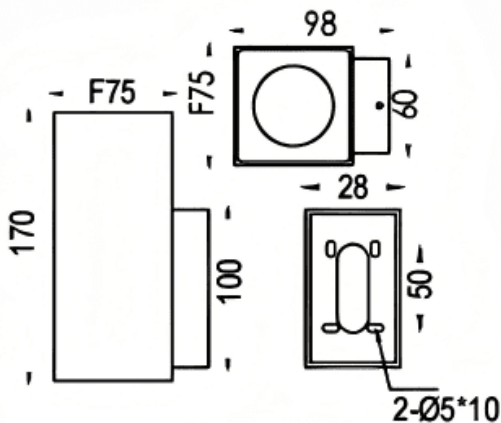

Down S

Lavov wall fixture from the family Down S with a power of 14.5W and a 24 degrees beam angle. Finished in grey colour. Dimensions 75x98x170mm.. With a total lumen output of 1300lm and a luminous efficiency of 89.65lm/W. CCT 3000K. Driver On-Off. Made in Die cast aluminium body and tempered glass front cover. .IP65. IK08

Dimensions

Product dimensions (mm) 75x98x170mm

Scheme

Photometry

Item code	86.OW14.3321.03
Product type	Outdoor
Category	Wall Light
Family	Down S
Pictograms	

Product	
Real power (W)	14.5
Real luminous flux (Lm)	1300
Luminous efficiency (Lm/W)	89.65
Beam angle (°)	24
Life time (h)	50000h L70B10
IP	IP65
Electrical class insulation	Clas I
Colour	grey
Control gear included	Yes
Control gear	On-Off
Power Factor	>0,9
Flicker Free	Yes
Light source	LED
Type of LED	COB
Colour temperature (K)	3000
Colour consistency (SDCM)	5SDCM
CRI	80
IK	IK08